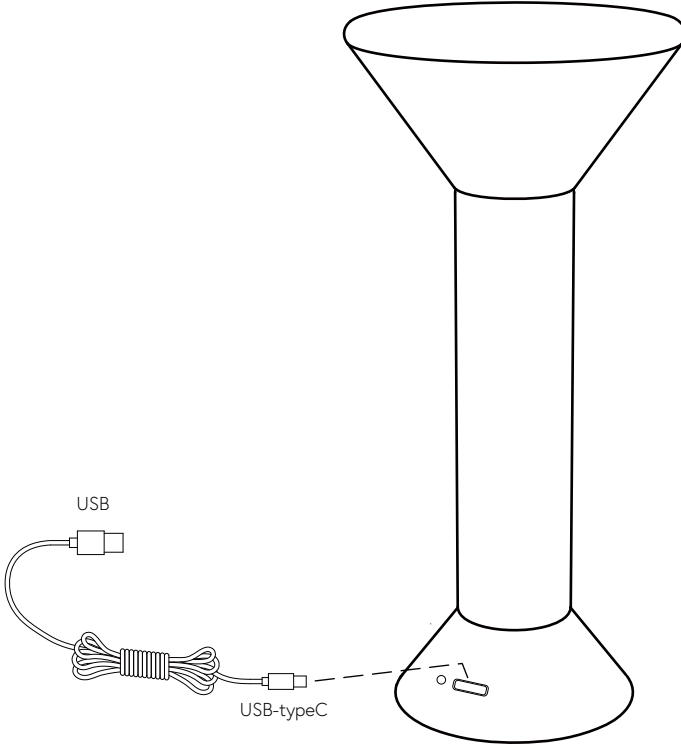

Flash Portable Lamp

Hübsch
DANISH HOME INTERIOR & DESIGN

x1

x1

x1

14cm

30 cm

10.6cm

Hübsch A/S
962012

A
B
C
D
E
F
G

3
kWh/1000h

 2019/2015

Battery: Li-ion 3.7V 4000mAh
5V/1A USB Type-C
LED 2.6W, IP44

hubsch-interior.com

#myhubsch @hubschinterior

Hübsch
DANISH HOME INTERIOR & DESIGN