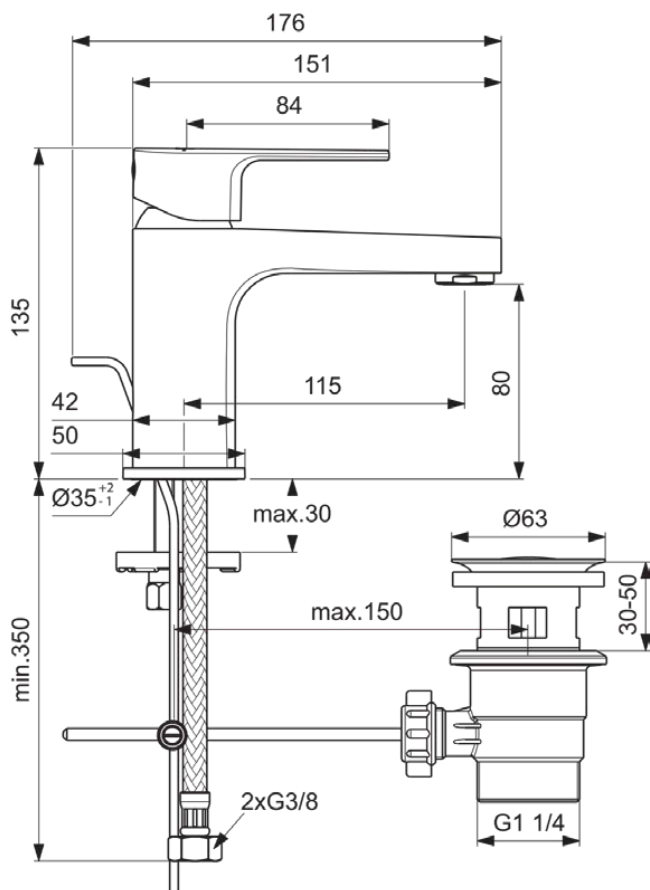

CERAFINE MODEL D

BC684AA

CERAFINE MODEL D | Basin mixer 50x176x135 mm, 115 mm spout projection in chrome finish, 5 l/min (3 bar), with waste | EasyFix, Blue Start technology, EPD, FirmaFlow, SmartShine, NF certified

Image & drawing

General information

Product type:	Washbasin mixers
Sub product type:	Basin mixer
Brand:	Ideal Standard
Suite name:	CERAFINE MODEL D
Designer:	Ideal Standard
Colour:	AA - Chrome
Surface finish effect:	glossy
Height (mm):	135
Width (mm):	50
Length / Projection (mm):	176
Fixing method:	EasyFix
Net weight (kg):	1.30
EAN code:	3800861089209

Product specifications

Handle position:	Top
Includes a chain eye:	No
Integrated electronics:	No
Low-pressure model:	No
Material:	Metal
Material of handle:	Metal
Material of waste set:	Plastic
Material quality:	Brass
Max. flow rate at 3 bar (l):	5
Max. flow rate at 3 bar (l) for all outlets:	5
Max. flow rate at 3 bar (l) for spout:	5
Max. operating pressure (bar):	10
Min. operating pressure (bar):	0.5
PVD technology:	No
Shape of escutcheon(s):	Round
SmartShine:	Yes
Spout model:	Fixed
Surface cover:	chromium-plated
Surface finish effect:	glossy
Tap outlet model:	Aerator
Tap outlet visibility:	Visible
Tap outlet adjustable:	No
Tap outlet is anti-vandal:	No
Temperature limiter:	Yes
Touchless control:	No
Type of handle:	Lever
Type of temperature control:	Manually operated
With drain plug:	No
With escutcheon(s):	Yes
With flow regulator:	Yes
With handle(s):	Yes
With outlet:	Yes
With pull-out spray:	No
With waste set:	Yes
Fixing method:	EasyFix
Mounting method:	Tap hole