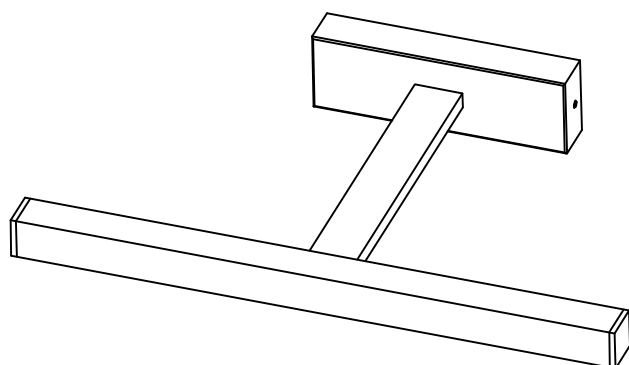

NEPTUNUS

WALL LAMP

107865/107910/107864/107909

Markslojd AB
Granevägen 5 S-511 62 Skene
Sweden
www.markslojd.com