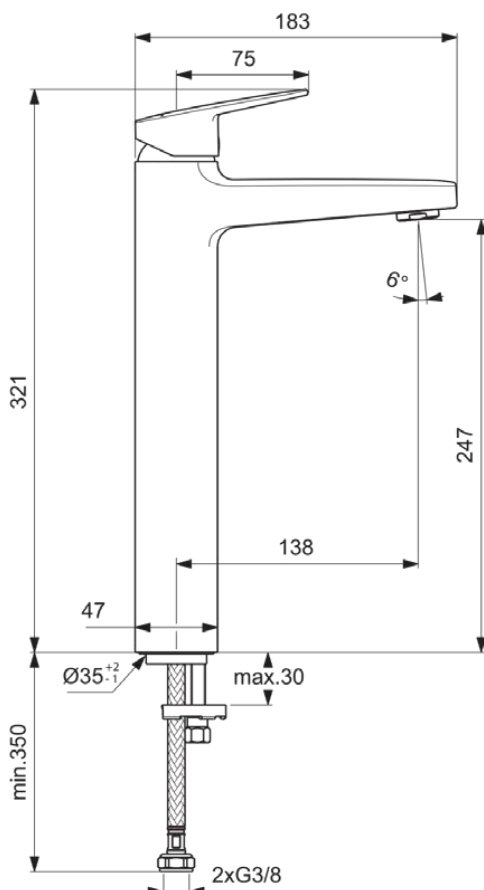

## BD236XG

CERAPLAN | Basin mixer 47x183x321 mm, 138 mm spout projection in matt black finish, 3.8 l/min (3 bar), no waste | EasyFix, NF certified

### General information

Product type:	Washbasin mixers
Sub product type:	Basin mixer
Brand:	Ideal Standard
Suite name:	CERAPLAN
Designer:	Palomba Serafini Associati
Colour:	XG - Matt Black
Surface finish effect:	matt
Height (mm):	321
Width (mm):	47
Length / Projection (mm):	183
Fixing method:	EasyFix
Net weight (kg):	2.46
EAN code:	3800861116806