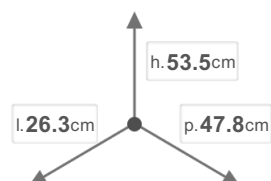

## DIMENSIONS

## DESCRIPTION

BLOCK door front waste bins Big Capacity with full extraction ball bearings and soft closing 50cm cabinet (direct door fixing) for cabinets units with sidewall 16/18 mm. With anti odour filter and cabinet door register.

## PACKAGING

 PALLET PIECES  
**32**

 PALLET SIZE  
**84x120x227**

 PALLET GROSS WEIGHT  
**327**

PACKING PIECES  
**1**