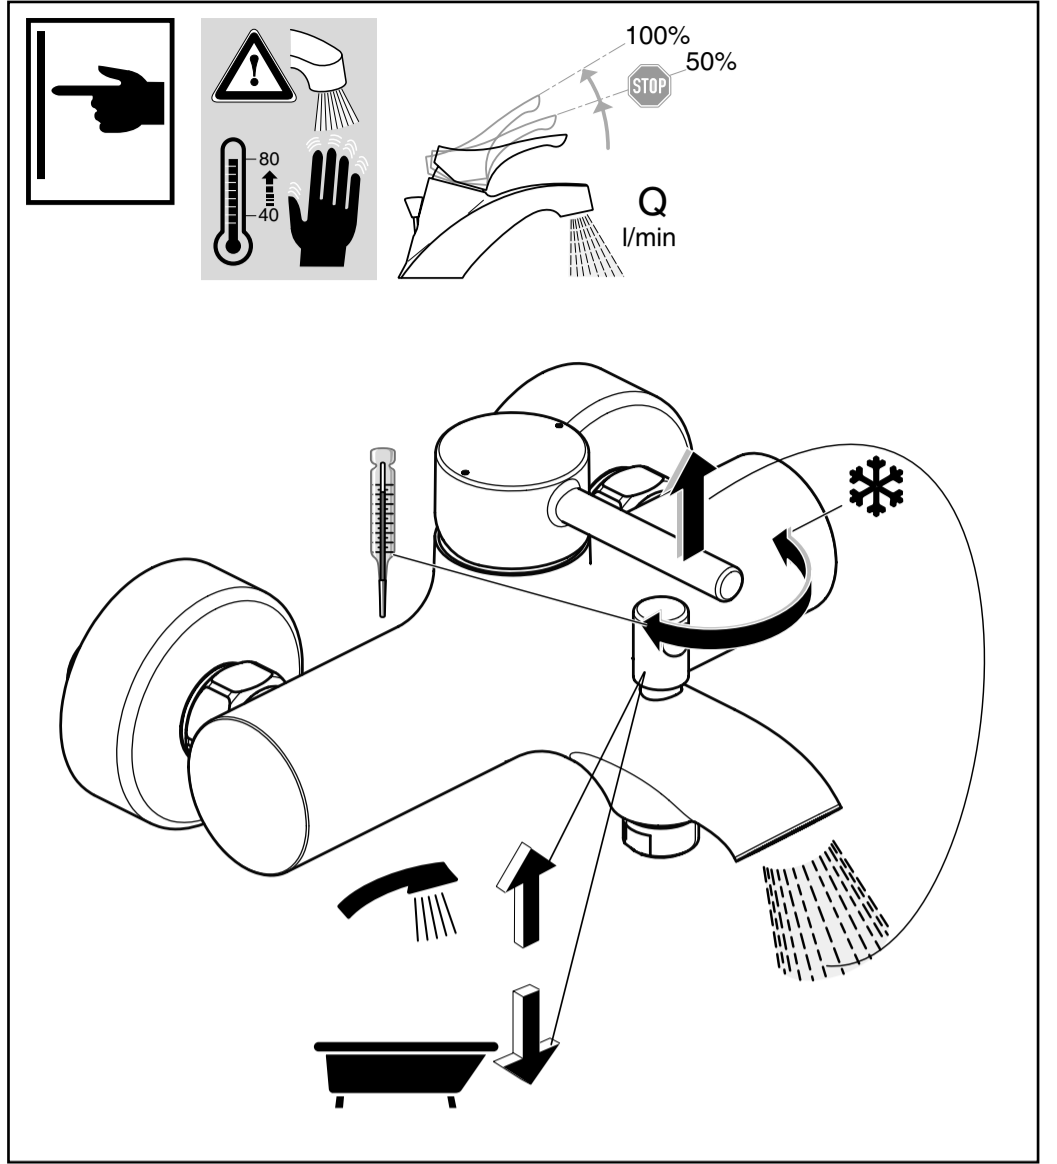

Ideal Standard

CERALINE

01.2024 / B565117

Ideal Standard International NV
Corporate Village – Gent Building
Da Vincilaan 2
1935 Zaventem
Belgium
<https://www.idealstandard.com>

P bar	0,5	MAX. 10	5	1	Q (3 bar)
T °C	MAX. 80	65	40	5	l/min
					5/20 8/13