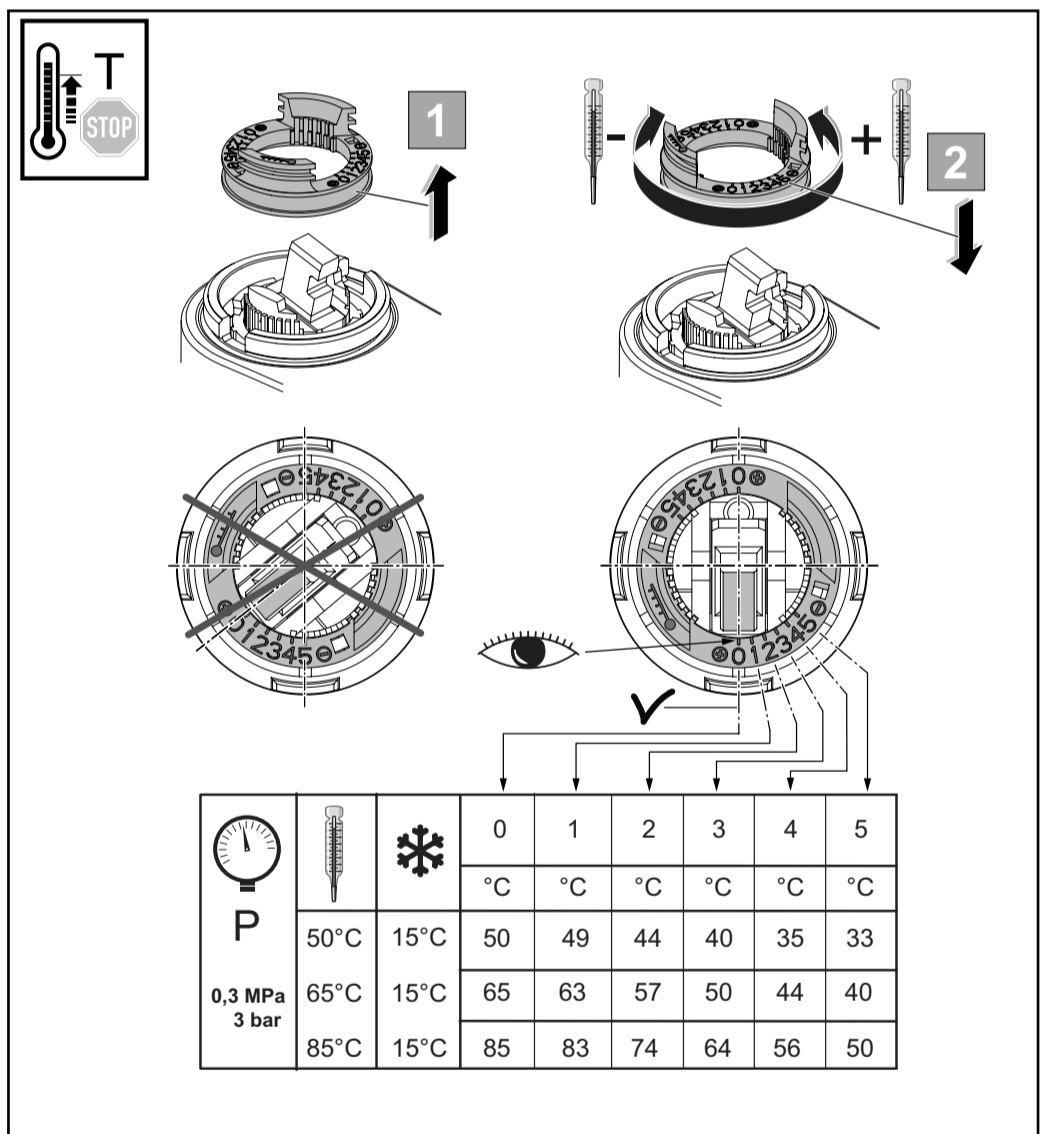

Ideal Standard

CERALINE

01.2024 / B565117

Ideal Standard International NV
Corporate Village – Gent Building
Da Vincilaan 2
1935 Zaventem
Belgium
<https://www.idealstandard.com>

P bar	0,5	MAX. 10	5	1	Q (3 bar)
T °C	MAX. 80	65	40	5	l/min
					5/20 8/13