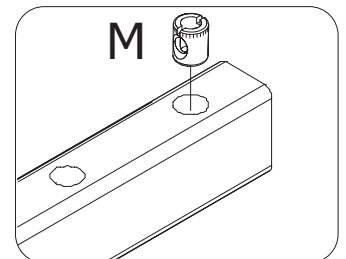

Ax1 	Lx6 Ø6X35mm
Bx1 	Mx6 Ø10X14mm
Cx2 	Nx6 Ø6X7mm
Dx2 	Px4 M6X75mm
Ex2 	Qx2 M6X25mm
Fx2 	Rx6 Ø6
Gx1 	Sx6 Ø6X16mm
Hx2 	Tx4 M6X60mm
Jx8 Ø8X20mm	Ux4 Ø40mm
Kx10 Ø4X31mm	Vx6 Ø20mm
	Wx1 M4X70X25mm
	Yx1 M3X57X21mm

1

2

3