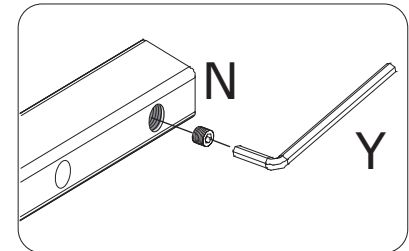

Ax1 	Lx6 Ø6X35mm
Bx1 	Mx6 Ø10X14mm
Cx2 	Nx6 Ø6X7mm
Dx2 	Px4 M6X75mm
Ex2 	Qx2 M6X25mm
Fx2 	Rx6 Ø6
Gx1 	Sx6 Ø6X16mm
Hx2 	Tx4 M6X60mm
Jx8 Ø8X20mm	Ux4 Ø40mm
Kx10 Ø4X31mm	Vx6 Ø20mm
	Wx1 M4X70X25mm
	Yx1 M3X57X21mm

1

2

3