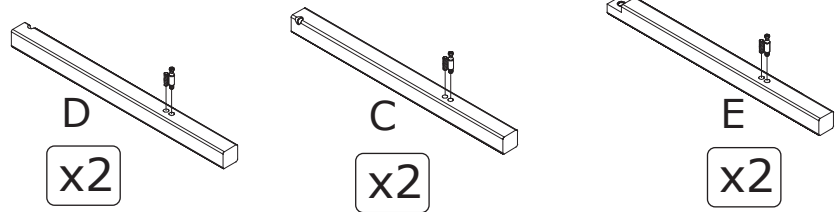

Ax1 	Lx6 Ø6X35mm
Bx1 	Mx6 Ø10X14mm
Cx2 	Nx6 Ø6X7mm
Dx2 	Px4 M6X75mm
Ex2 	Qx2 M6X25mm
Fx2 	Rx6 Ø6
Gx1 	Sx6 Ø6X16mm
Hx2 	Tx4 M6X60mm
Jx8 Ø8X20mm	Ux4 Ø40mm
Kx10 Ø4X31mm	Vx6 Ø20mm
	Wx1 M4X70X25mm
	Yx1 M3X57X21mm

1

2

3