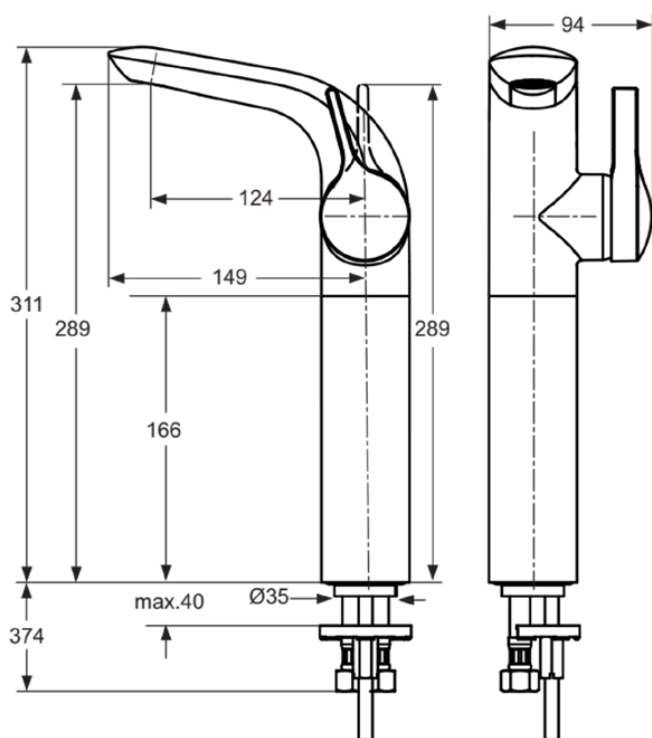

MELANGE

A4266AA

MELANGE | Basin mixer 94x175x311 mm, 124 mm spout projection in chrome finish, 12 l/min (3 bar), no waste | EasyFix, Hidden aerator, Click technology, EPD, FirmaFlow, SmartShine

Image & drawing

General information

Product type:	Washbasin mixers
Sub product type:	Basin mixer
Brand:	Ideal Standard
Suite name:	MELANGE
Designer:	Artefakt
Colour:	AA - Chrome
Surface finish effect:	glossy
Height (mm):	311
Width (mm):	94
Length / Projection (mm):	175
Fixing method:	EasyFix
Net weight (kg):	3.60
EAN code:	4015413316590

Additional standards:	EN 248 DIN 4109-1 EN 817
ACS certificate name:	21 ACC LY 068_223

Product specifications

Amount of handles:	1
Blue Start technology:	No
Colour code:	AA
Colour description:	chrome
Cool Body technology:	No
DVGW intrinsically safe:	No
Easy Fix technology:	Yes
FirmaFlow cartridge:	Yes
Handle application:	Volume & temperature control
Handle position:	Lateral
IdealPure technology:	No

MELANGE

A4266AA

MELANGE | Basin mixer 94x175x311 mm, 124 mm spout projection in chrome finish, 12 l/min (3 bar), no waste | EasyFix, Hidden aerator, Click technology, EPD, FirmaFlow, SmartShine

Product specifications