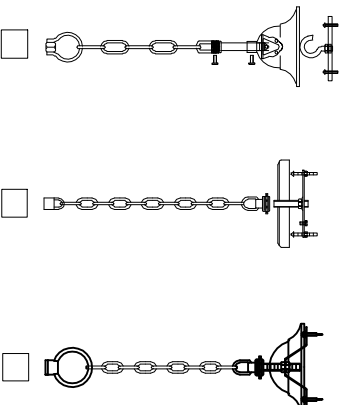

5511489

ASSEMBLY INSTRUCTION

<<Before assembling, read all the instruction>>

Install the bulbs

Hold the bulb firmly (you should not touch the hardware part in case of electric shock) and then install it clockwise till it is firm

lateral view

5511489

(10 PCS)

1. Check the packed bags with numbers then open them.
2. Hang the agates to the right places according to the illustration.
3. If some agates were broken, you can get some in the spare parts bag.

plan view