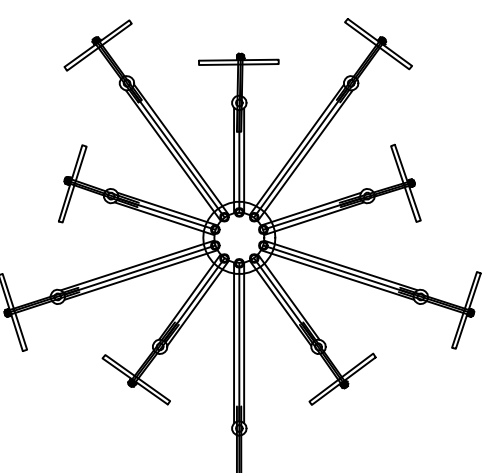

5511489

ASSEMBLY INSTRUCTION

<<Before assembling, read all the instruction>>

Install the bulbs

Hold the bulb firmly (you should not touch the hardware part in case of electric shock) and then install it clockwise till it is firm

lateral view

5511489

(10 PCS)

1. Check the packed bags with numbers then open them.
2. Hang the agates to the right places according to the illustration.
3. If some agates were broken, you can get some in the spare parts bag.

plan view