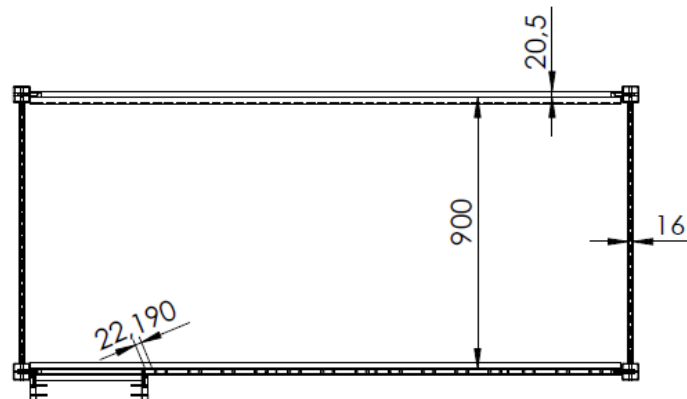

STSB9414

max. mattress 900x2000x277mm

Model: SCOTT STSB9414	Discription: BUNK BED	Page: 1/1
Dimensions(mm): 2076x1754x1049	Material: PINE	Date: 21/10/2022
All contents on this document are protected by copyright & patents. Except as specifically permitted herein, no portion of the information on this document may be reproduced in any form, or by any means, without prior written permission from Vipack bvba. No parts of the designs and the products can be copied or transmitted. Product and drawings under Patent and Copyright.		COPYRIGHT © 2022 VIPACK, ALL RIGHTS RESERVED
		VIPACK FURNITURE