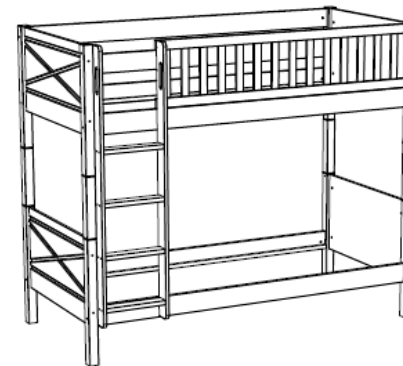

STSB9414

max. mattress 900x2000x277mm

Model: SCOTT STSB9414	Discription: BUNK BED	Page: 1/1
Dimensions(mm): 2076x1754x1049	Material: PINE	Date: 21/10/2022
All contents on this document are protected by copyright & patents. Except as specifically permitted herein, no portion of the information on this document may be reproduced in any form, or by any means, without prior written permission from Vipack bvba. No parts of the designs and the products can be copied or transmitted. Product and drawings under Patent and Copyright.		COPYRIGHT © 2022 VIPACK, ALL RIGHTS RESERVED
		VIPACK FURNITURE