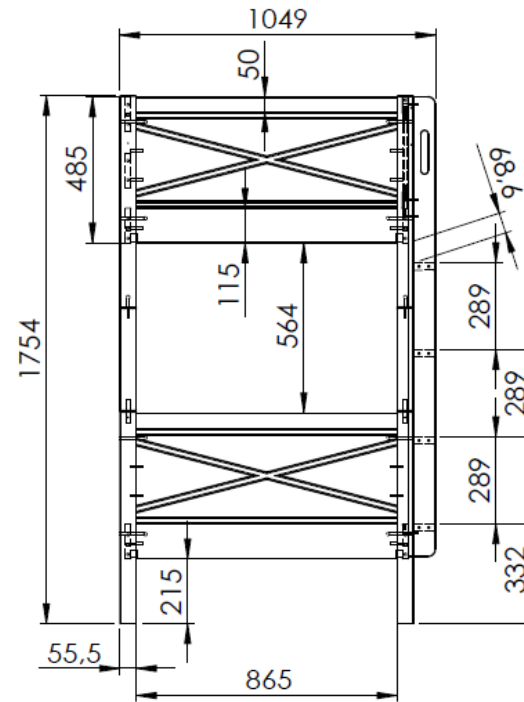

STSB9414

max. mattress 900x2000x277mm

Model: SCOTT STSB9414	Discription: BUNK BED	Page: 1/1
Dimensions(mm): 2076x1754x1049	Material: PINE	Date: 21/10/2022
All contents on this document are protected by copyright & patents. Except as specifically permitted herein, no portion of the information on this document may be reproduced in any form, or by any means, without prior written permission from Vipack bvba. No parts of the designs and the products can be copied or transmitted. Product and drawings under Patent and Copyright.		COPYRIGHT © 2022 VIPACK, ALL RIGHTS RESERVED
		VIPACK FURNITURE