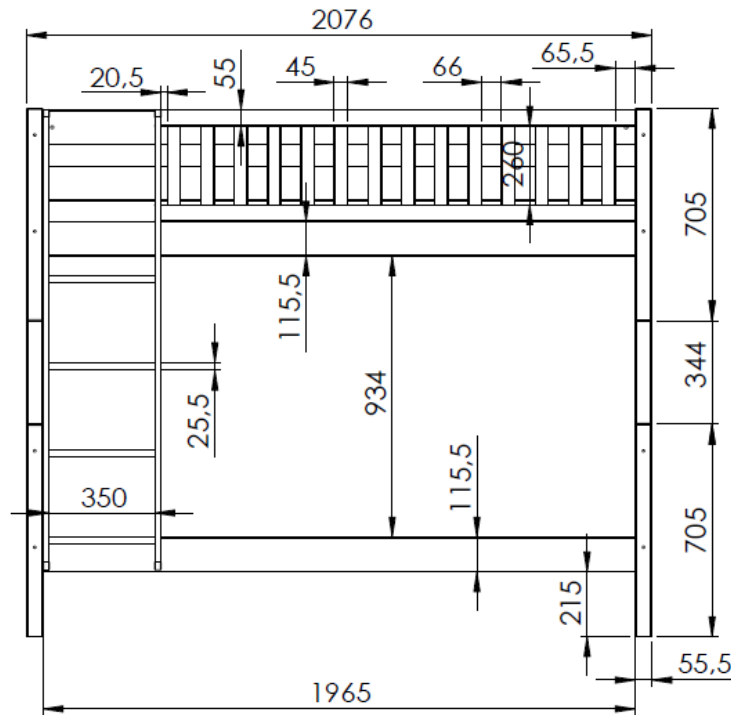

STSB9414

max. mattress 900x2000x277mm

Model: SCOTT STSB9414	Discription: BUNK BED	Page: 1/1
Dimensions(mm): 2076x1754x1049	Material: PINE	Date: 21/10/2022
All contents on this document are protected by copyright & patents. Except as specifically permitted herein, no portion of the information on this document may be reproduced in any form, or by any means, without prior written permission from Vipack bvba. No parts of the designs and the products can be copied or transmitted. Product and drawings under Patent and Copyright.		COPYRIGHT © 2022 VIPACK, ALL RIGHTS RESERVED
		VIPACK FURNITURE