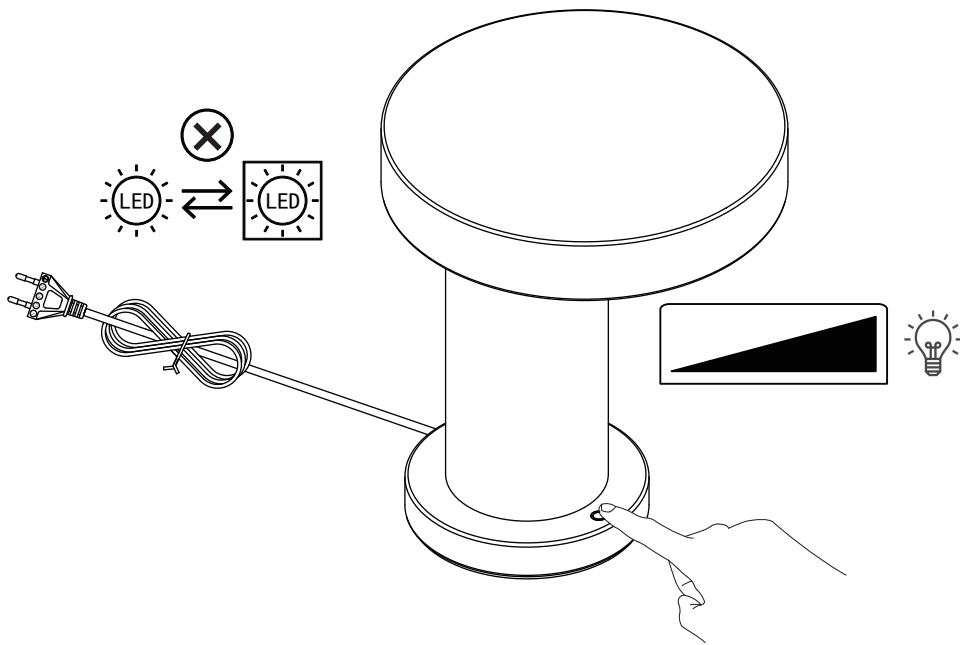

Magic Table Lamp

Hübsch
DANISH HOME INTERIOR & DESIGN

x1

220-240V~50Hz, LED 8.5W

hubsch-interior.com

#myhubsch @hubschinterior

Hübsch
DANISH HOME INTERIOR & DESIGN