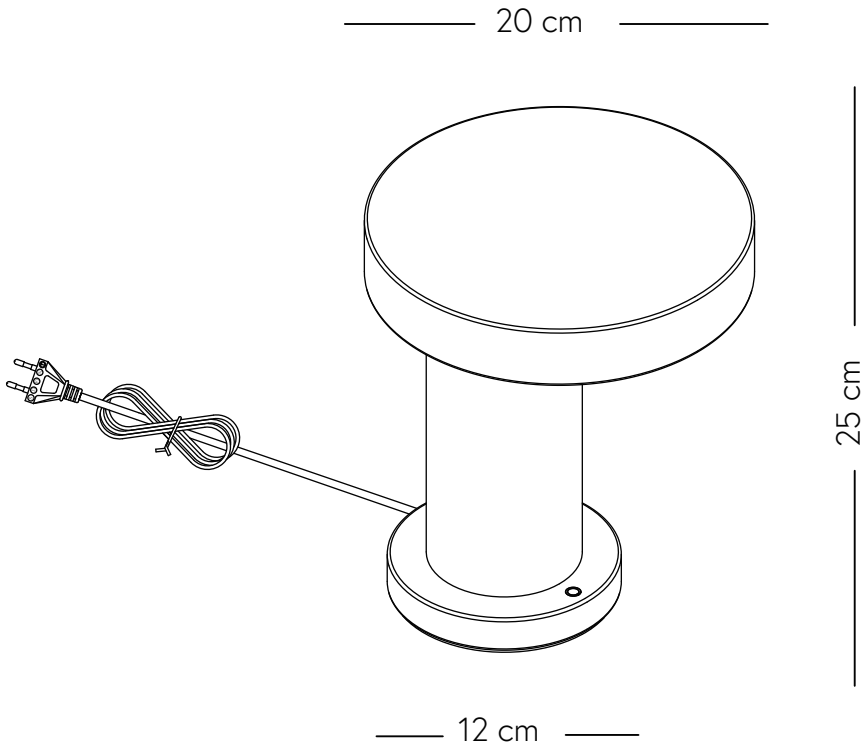

Magic Table Lamp

Hübsch
DANISH HOME INTERIOR & DESIGN

x1

220-240V~50Hz, LED 8.5W

hubsch-interior.com

#myhubsch @hubschinterior

Hübsch
DANISH HOME INTERIOR & DESIGN