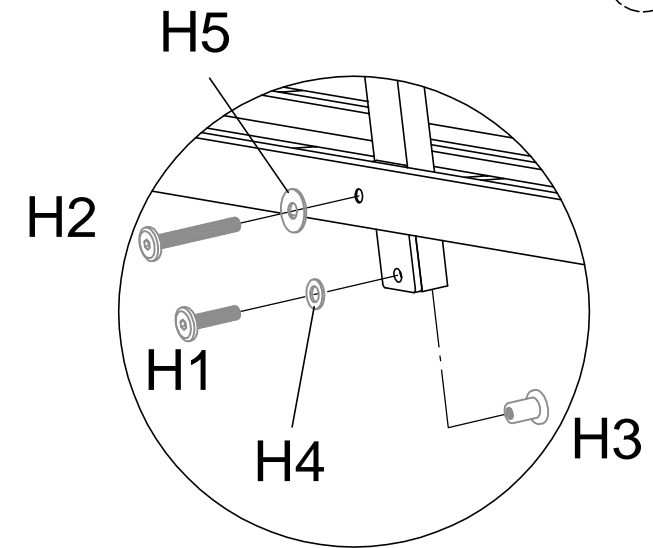

x2

Allen key 4

ASSEMBLY INSTRUCTION - 20012

Brown garden sofa Le Bonom Lustio Acacia set

ASSEMBLY INSTRUCTION - 20012

Brown garden sofa Le Bonom Lustio Acacia set

ASSEMBLY INSTRUCTION - 20012

Brown garden sofa Le Bonom Lustio Acacia set