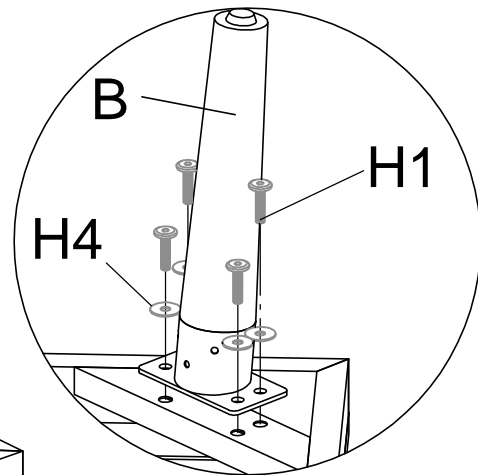

ASSEMBLY INSTRUCTION - 20012

Brown garden sofa Le Bonom Lustio Acacia set

5

6