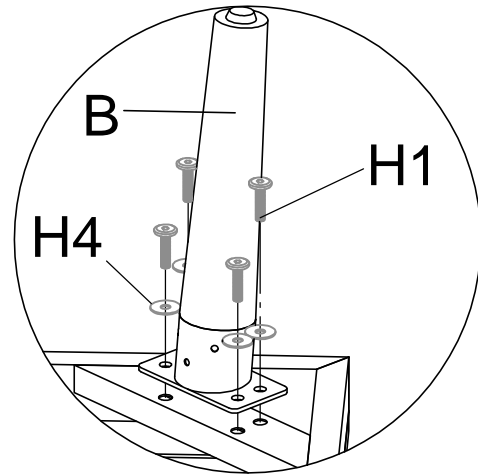

ASSEMBLY INSTRUCTION - 20012

Brown garden sofa Le Bonom Lustio Acacia set

5