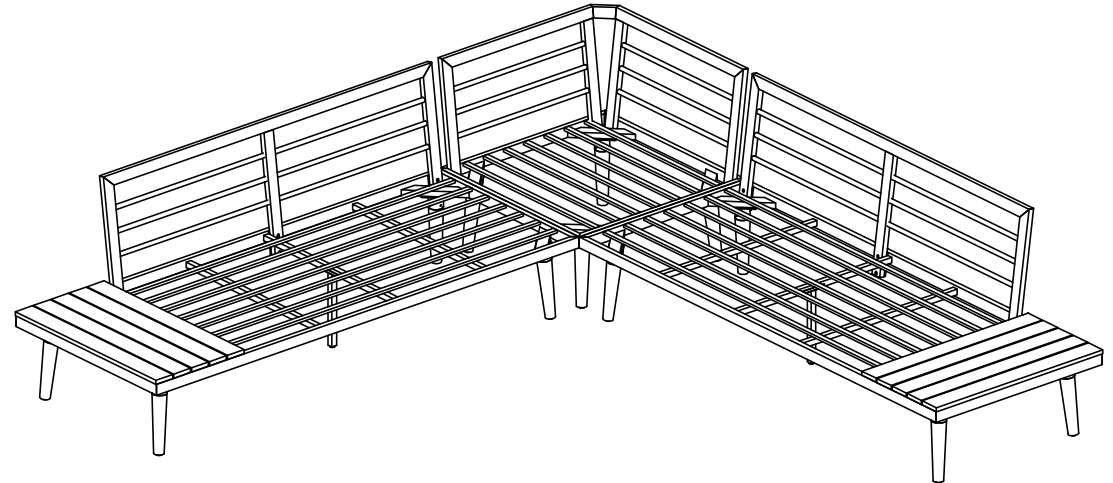

5

6

ASSEMBLY INSTRUCTION - 20012

Brown garden sofa Le Bonom Lustio Acacia set

7

8