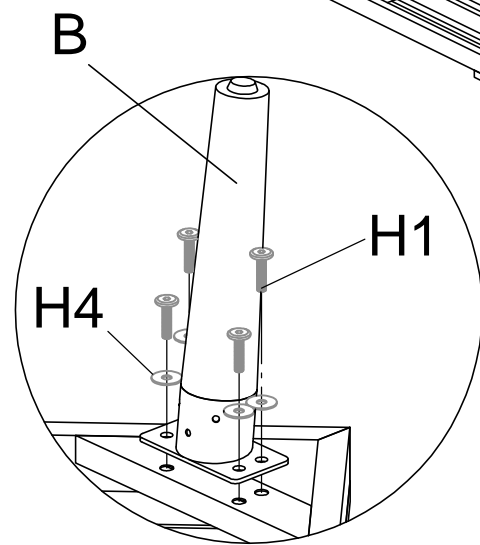

x2

Allen key 4

ASSEMBLY INSTRUCTION - 20012

Brown garden sofa Le Bonom Lustio Acacia set

ASSEMBLY INSTRUCTION - 20012

Brown garden sofa Le Bonom Lustio Acacia set

ASSEMBLY INSTRUCTION - 20012

Brown garden sofa Le Bonom Lustio Acacia set