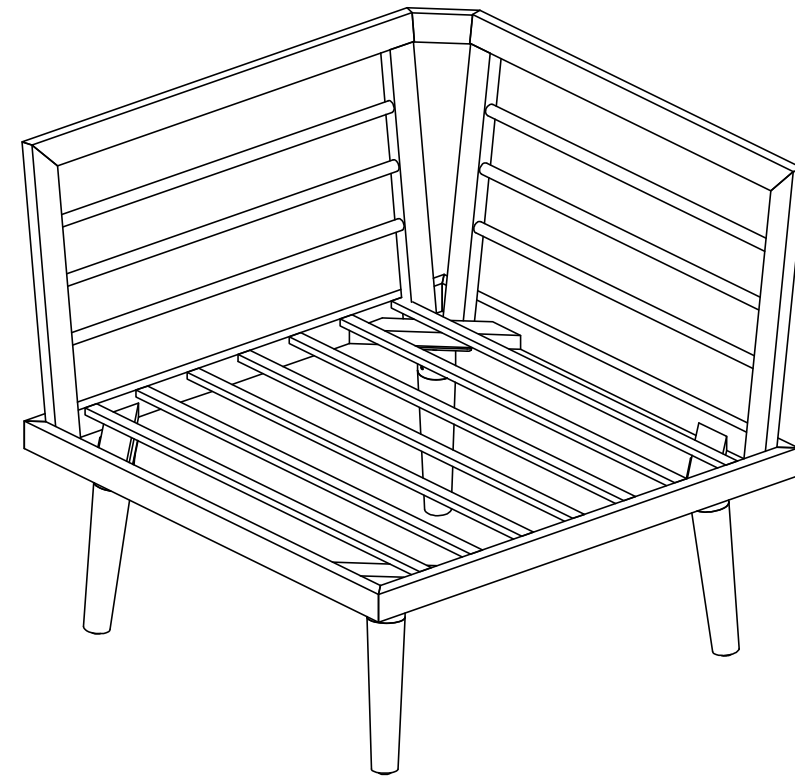

ASSEMBLY INSTRUCTION - 20012

Brown garden sofa Le Bonom Lustio Acacia set

5