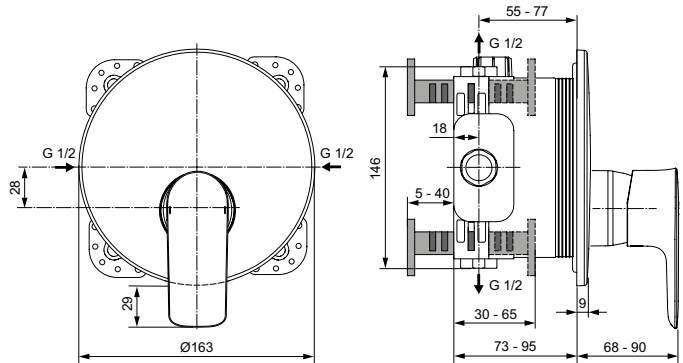

Ideal Standard

SHOWER MIXERS

Connect Air

Article-No.: A7034AA

Built-in shower mixer

Connect Air built-in shower mixer kit 2, with 47 mm Click cartridge, metal handle with red and blue colour indication - printed on the handle and chrome plated plastic escutcheon. To be used only in combination with A1000NU Kit1.

Colour: AA - Chrome

Technology: Click Technology

More product details:

Type:	Tap
Mounting:	Built-in
Operation Type:	Single lever
Style:	Contemporary
Accreditations:	DIN EN 817, DIN 4109 Gruppe 1
Operation Pressure (bar):	3
Flow Rate (litre):	23
Net Weight (kg):	0,938
Material:	Chrome plated brass
Designer:	Studio Levien
Height (mm):	163
Width (mm):	163
Depth (mm):	90
Certificate Number:	EN 817