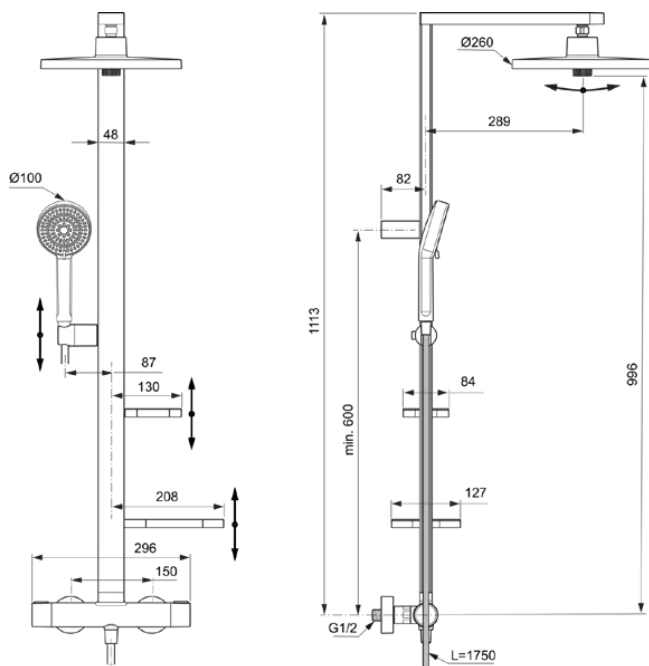

ALU+

BD583SI

Alu+ | Exposed shower system 356x501x1113 mm in silver finish, 12.0 l/min (3 bar) | Multiple showering functions, Thermostatic function, Water & Energy savings

Image & drawing

General information

Product type:	Shower systems
Sub product type:	Exposed shower system
Brand:	Ideal Standard
Suite name:	Alu+
Designer:	Palomba Serafini Associati
Colour:	SI - Silver
Surface finish effect:	satin
Height (mm):	1113
Width (mm):	356
Length / Projection (mm):	501
Fixing method:	S-coupling
Net weight (kg):	6.92
EAN code:	3800861117285

Included products

BD581SI:	IDEALRAIN ALU+ Overhead shower 260x91x260 mm in silver finish, 12 l/min (3 bar)
BD580SI:	IDEALRAIN ALU+ Multi function handspray 100x56x232 mm in silver finish, 8 l/min (3 bar)
BE175SI:	IDEALRAIN Shower hose 1750 mm in silver finish