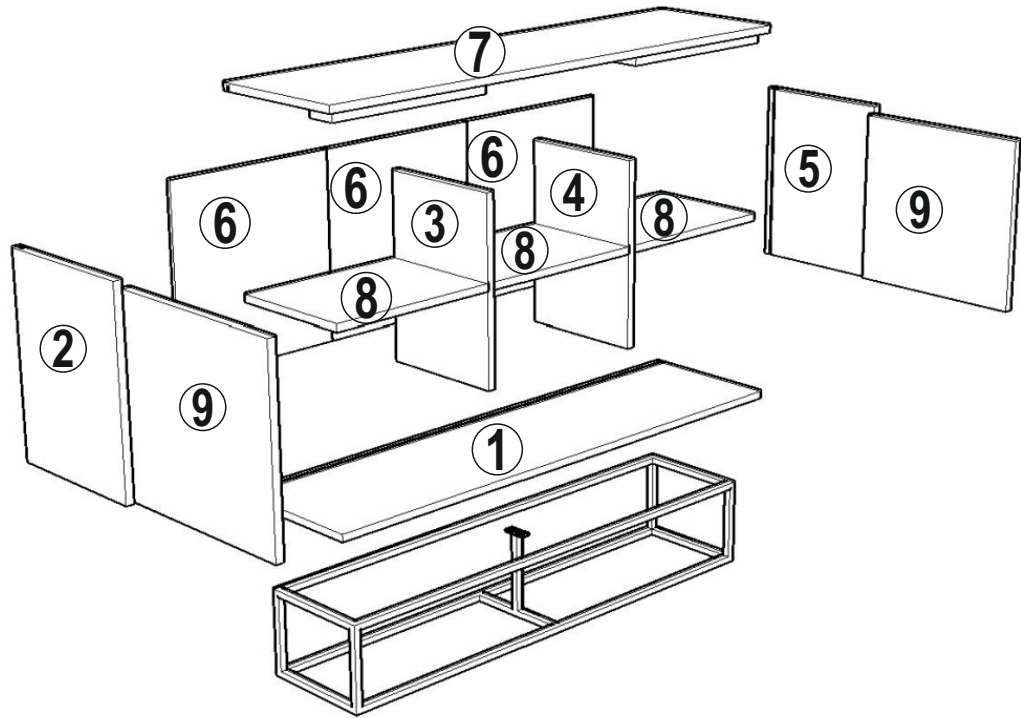

PULLU VİDA x 4
(SCREW)

3.5x18 SUNTA VİDASI x 38
(3,5X18 SCREW)

ARKALIK KÖŞE x 10
(CORNER WEDGE)

3 LÜK ALYAN ANAHTAR x 1
(ALYAN KEY)

RAF PİMİ X 12
(PLASTIC PIN)

* AKSESUARLARI GÖSTERİLDİĞİ GİBİ DÜZ BİR ZEMİN ÜZERİNDE TAKINIZ...

Minifix and Dowel is the main connection material used in products. Before starting assembly, please check the drawings below...

PARÇA KODLAMA / GENERAL VIEW

3

12

11

4

5

Not : Seyyar Rafları
Çapraz Yerleştirin.
(Place Horizontal On The
Movable Shelves.)