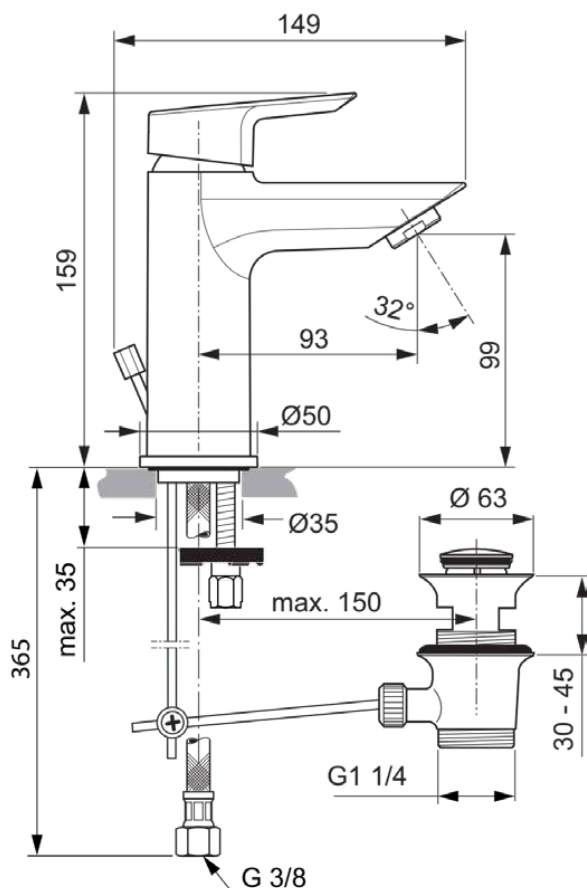

## A6557AA

TESI | Basin mixer 50x149x159 mm, 93 mm spout projection in chrome finish, 5 l/min (3 bar), with waste | EasyFix, EPD, FirmaFlow, SmartShine

### General information

Product type:	Washbasin mixers
Sub product type:	Basin mixer
Brand:	Ideal Standard
Suite name:	TESI
Designer:	Artefakt
Colour:	AA - Chrome
Surface finish effect:	glossy
Height (mm):	159
Width (mm):	50
Length / Projection (mm):	149
Fixing method:	EasyFix
Net weight (kg):	1.52
EAN code:	4015413338226