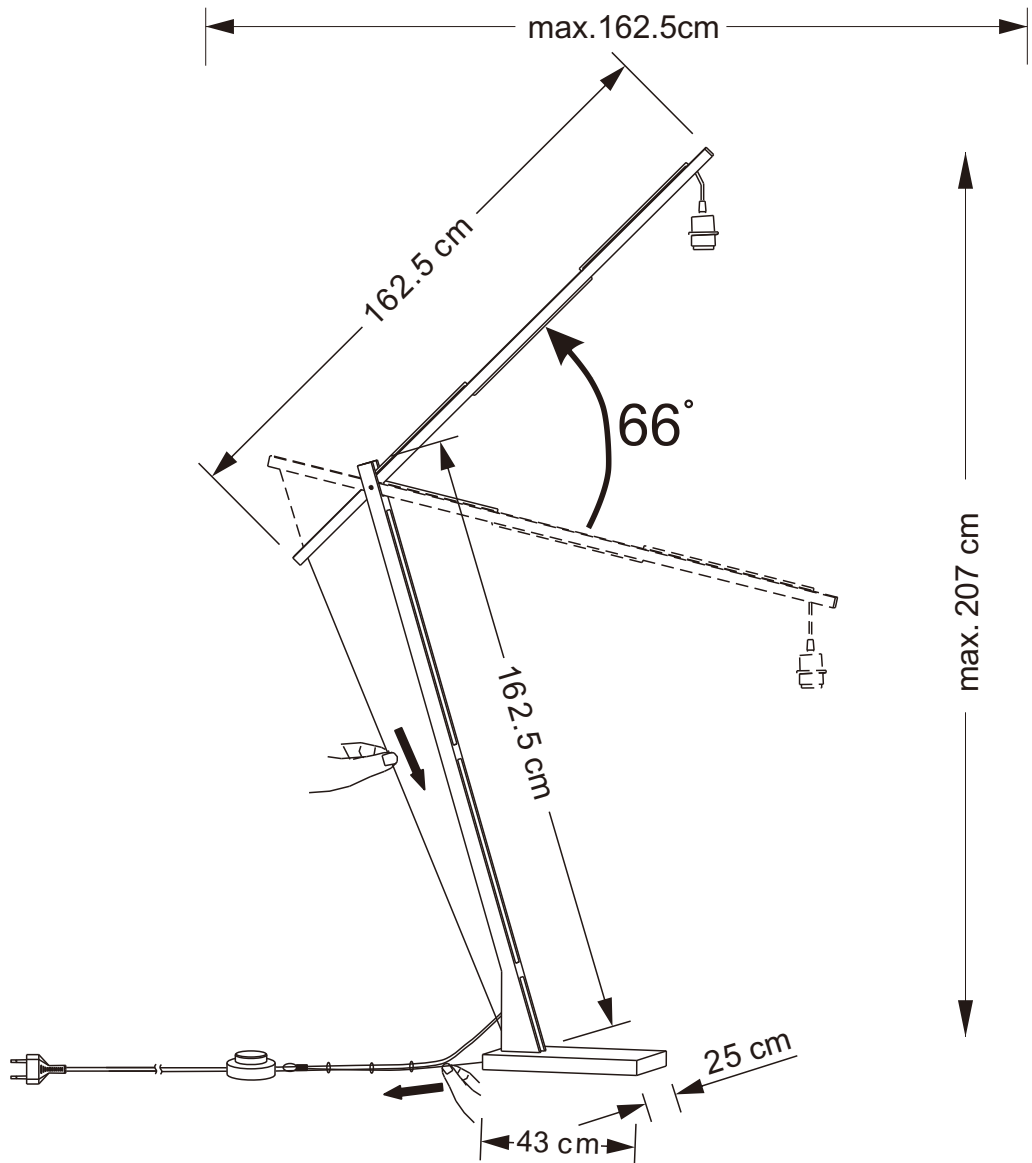

GOOD& MOJO

- Technical drawing & packing details -

MONTBLANC/F

PACKING DETAILS

Box size: 171.5 X 30.5 X 12.5 CM
Total cbm: 0.07 cbm
G.w.: 9.2 KGS
N.w.: 6.3 KGS
Number of boxes: 1 pc