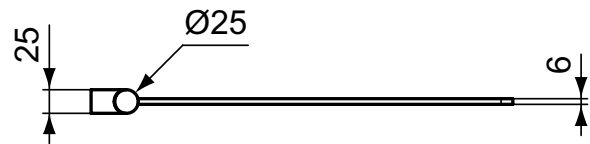

Ideal Standard

Accessories

Conca

Article-No.: T5396A5

Towel bar double, 45 cm - Round

Conca towel bar double, 45 cm – Round; 180° turnable included fixing set; 25 x 445 x 85 mm; PVD technology finish color versions.

Colour: A5 - Magnetic Grey

More product details:

Type:	Towel rail
Mounting:	Wall mounted
Style:	Contemporary
Height (mm):	79
Width (mm):	25
Length (mm):	447
Shape:	Rounded / curved