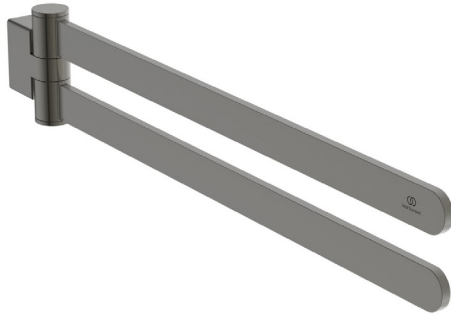

Ideal Standard

## Conca

Article-No.: T5396A5

### Towel bar double, 45 cm - Round

Conca towel bar double, 45 cm – Round; 180° turnable included fixing set; 25 x 445 x 85 mm; PVD technology finish color versions.

Colour: A5 - Magnetic Grey

#### More product details:

Type:	Towel rail
Mounting:	Wall mounted
Style:	Contemporary
Height (mm):	79
Width (mm):	25
Length (mm):	447
Shape:	Rounded / curved