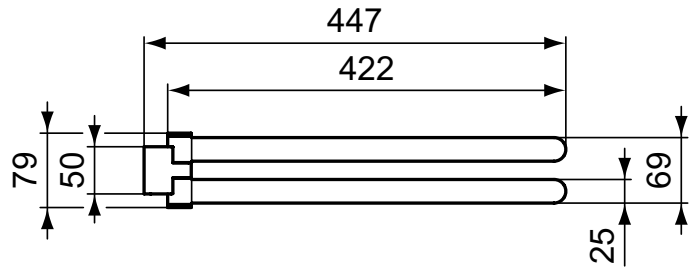

## Conca

Article-No.: T5396A5

### Towel bar double, 45 cm - Round

Conca towel bar double, 45 cm – Round; 180° turnable included fixing set; 25 x 445 x 85 mm; PVD technology finish color versions.

Colour: A5 - Magnetic Grey

#### More product details:

Type:	Towel rail
Mounting:	Wall mounted
Style:	Contemporary
Height (mm):	79
Width (mm):	25
Length (mm):	447
Shape:	Rounded / curved