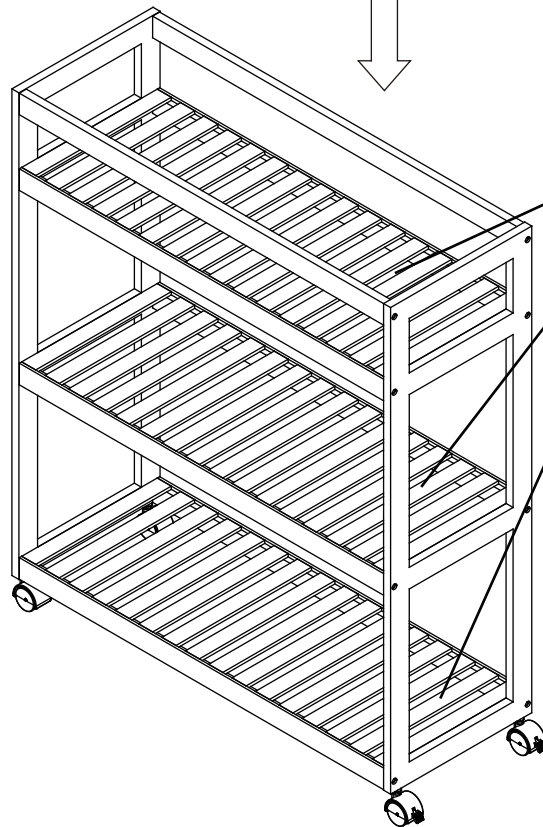

## ASSEMBLY INSTRUCTION

item name: Aden Storage Rack, Nature, Bamboo

82054656

# COMPONENT LIST

A × 2

B × 3

C × 2

D × 2

E × 2

F × 16

INSTRUCTION  
Step 1

INSTRUCTION  
Step 2

10 kg  
22lbs