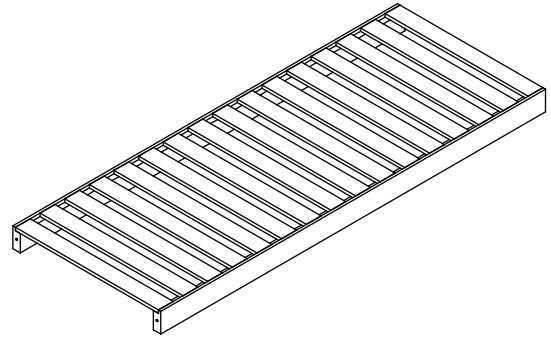

## ASSEMBLY INSTRUCTION

item name: Aden Storage Rack, Nature, Bamboo

82054656

# COMPONENT LIST

A × 2

B × 3

C × 2

D × 2

E × 2

F × 16

INSTRUCTION  
Step 1