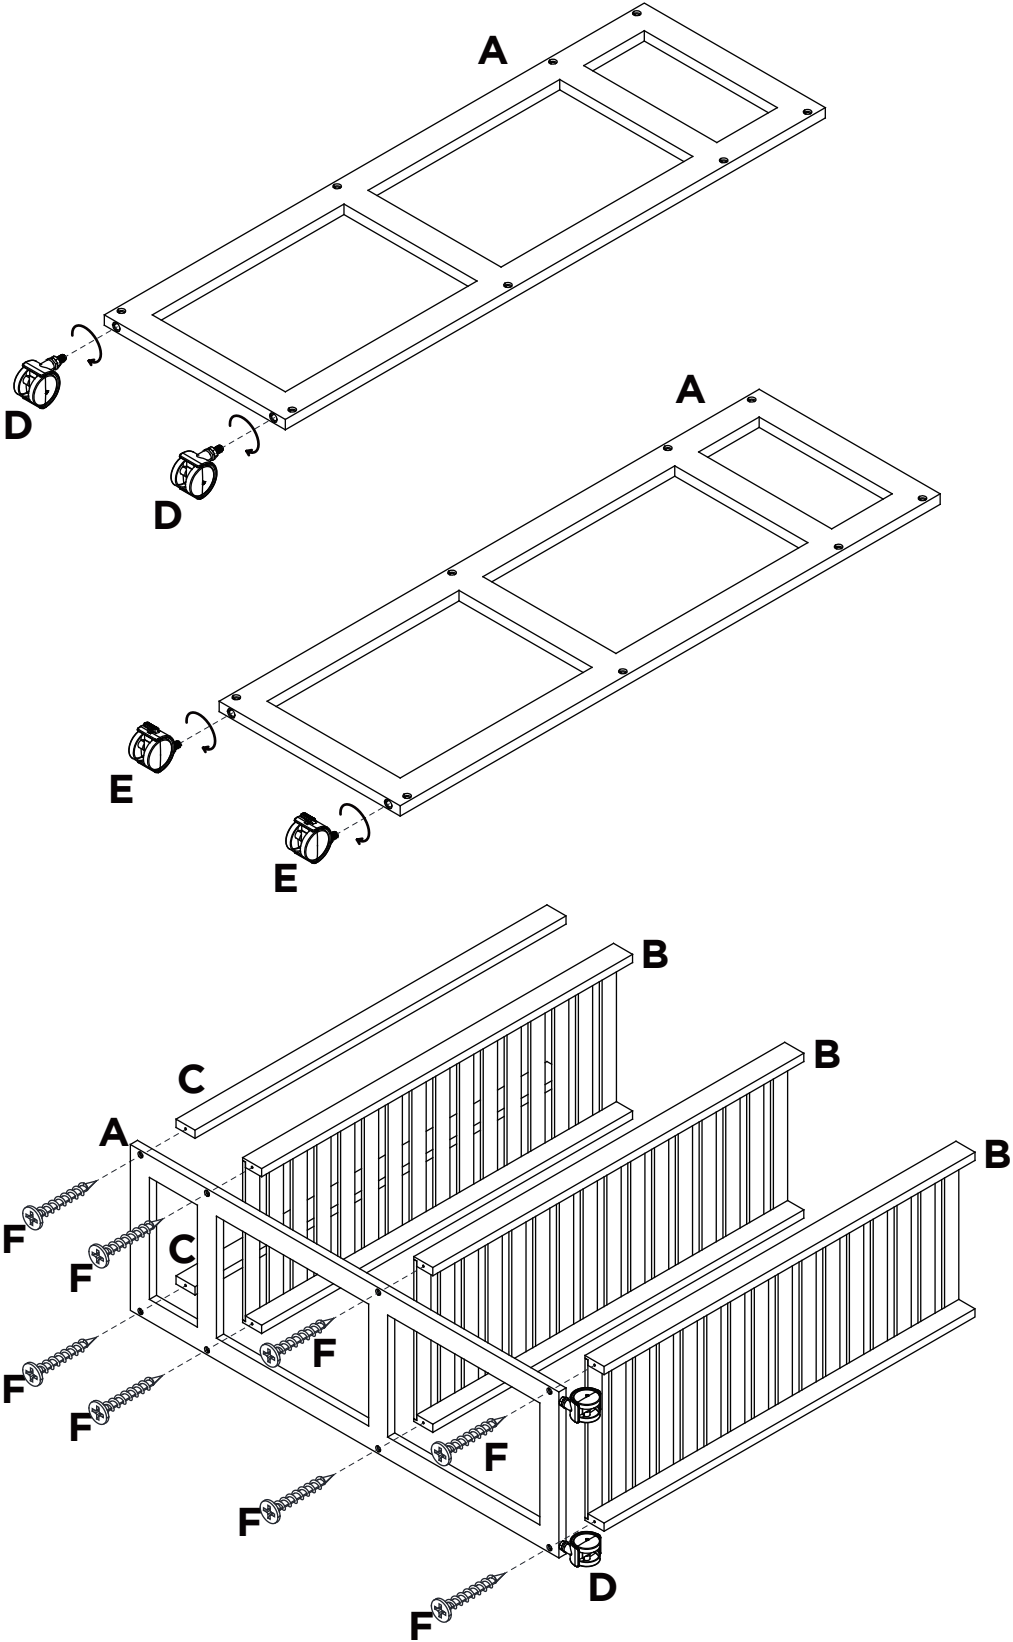

## ASSEMBLY INSTRUCTION

item name: Aden Storage Rack, Nature, Bamboo

82054656

# COMPONENT LIST

A × 2

B × 3

C × 2

D × 2

E × 2

F × 16

INSTRUCTION  
Step 1