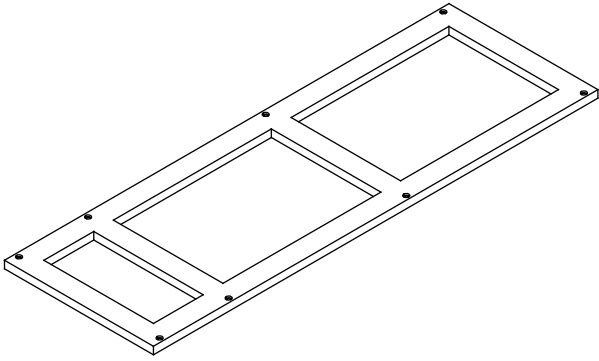

## ASSEMBLY INSTRUCTION

item name: Aden Storage Rack, Nature, Bamboo

82054656

# COMPONENT LIST

A × 2

B × 3

C × 2

D × 2

E × 2

F × 16

INSTRUCTION  
Step 1