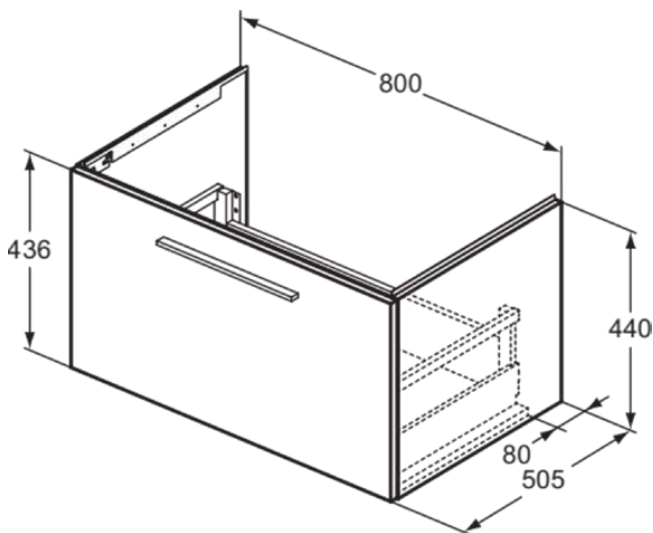

I.LIFE B

T5271DU

I.LIFE B | Basin unit 800x505x440 mm in matt white finish, 1 drawer | Soft close, Sustainably sourced wood

Image & drawing

General information

Product type:	Furniture
Sub product type:	Basin unit
Brand:	Ideal Standard
Suite name:	I.LIFE B
Designer:	Palomba Serafini Associati
Colour:	DU - Matt White
Surface finish effect:	matt
Height (mm):	440
Width (mm):	800
Length / Projection (mm):	505
Fixing method:	Fixing set
Net weight (kg):	22.44
EAN code:	8014140502395

Features

Soft close

Sustainably sourced wood

Downloads

- [Installation Guide](#)
- [Spare Parts List](#)

Product specifications

Closing mechanism:	Soft-closing
Colour code:	DU
Colour description:	matt white
Corner model:	No
Full extraction drawer:	Yes
Handle(s):	Required
Legs adjustable:	No
Material:	Wood
Material quality of structure / body:	MFC (Class E1)/MDF
Amount of doors (total):	0
Amount of doors, left-opening:	0
Amount of doors, right-opening:	0
Amount of drawers (total):	1
Amount of external drawers:	1
Amount of internal drawers:	0
Amount of open compartments:	0
Amount of rolling doors:	0
Amount of shelves:	0
Amount of sliding doors:	0
Amount of tumble doors:	0
Opening mechanism:	Pull-to-open

I.LIFE B

T5271DU

I.LIFE B | Basin unit 800x505x440 mm in matt white finish, 1 drawer | Soft close, Sustainably sourced wood

Product specifications

PVD technology:	No
Reversible door:	No
Surface finish effect:	matt
Sustainably sourced wood:	Yes
With cutout section:	No
With interior lighting:	No
With legs:	No
With socket outlet:	No
With worktop:	No
Fixing method:	Fixing set
Mounting method:	Wall