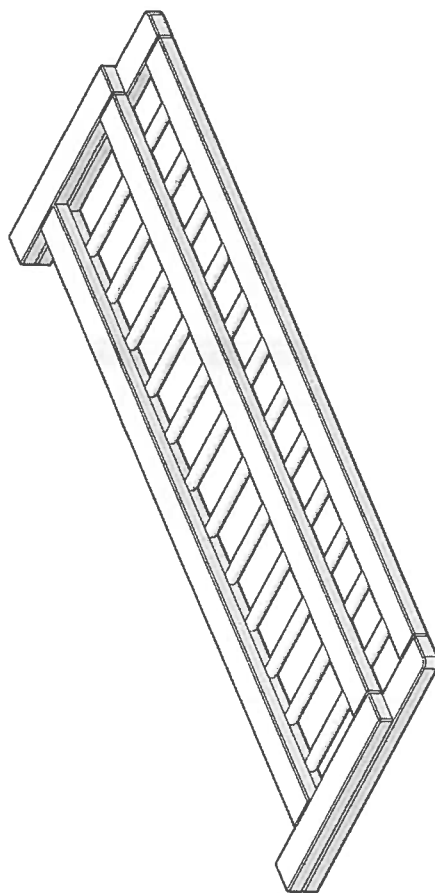

Safety rail round bars White beech

1049x320x400