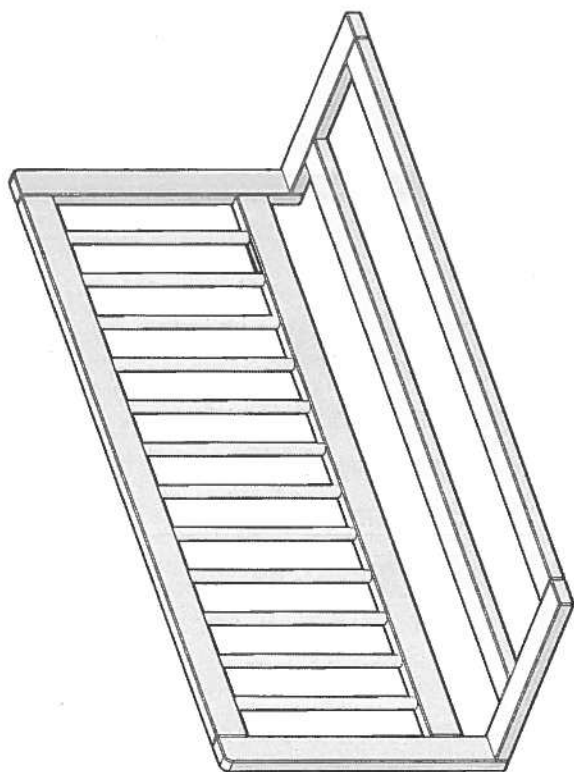

Safety rail round bars White beech

1049x320x400