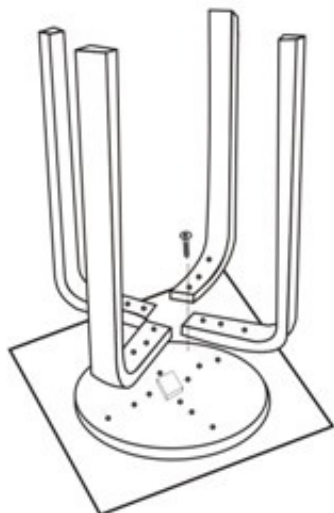

ASSEMBLY INSTRUCTIONS FOR STOOL 31061K

A Seat top x 1 pc

B Leg x 4 pcs

C Screw x 12 pcs

When assembling, kindly put soft cloth under the top of product to protect

①

Fix 4 legs B into seat top A by screws C

②

Now you have a nice & useful stool

ASSEMBLY INSTRUCTIONS FOR STOOL 31061K

A Seat top x 1 pc

B Leg x 4 pcs

C Screw x 12 pcs

When assembling, kindly put soft cloth under the top of product to protect

①

Fix 4 legs B into seat top A by screws C