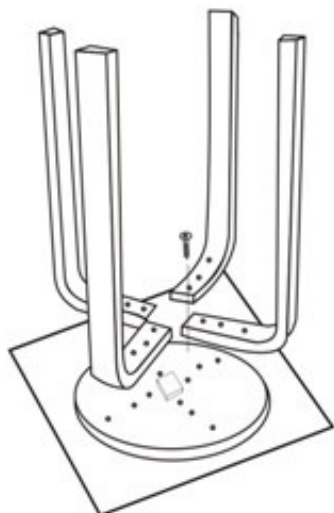

ASSEMBLY INSTRUCTIONS FOR STOOL 31061K

A Seat top x 1 pc

B Leg x 4 pcs

C Screw x 12 pcs

When assembling, kindly put soft cloth under the top of product to protect

①

Fix 4 legs B into seat top A by screws C

②

Now you have a nice & useful stool

ASSEMBLY INSTRUCTIONS FOR STOOL 31061K

A Seat top x 1 pc

B Leg x 4 pcs

C Screw x 12 pcs

When assembling, kindly put soft cloth under the top of product to protect

①

Fix 4 legs B into seat top A by screws C