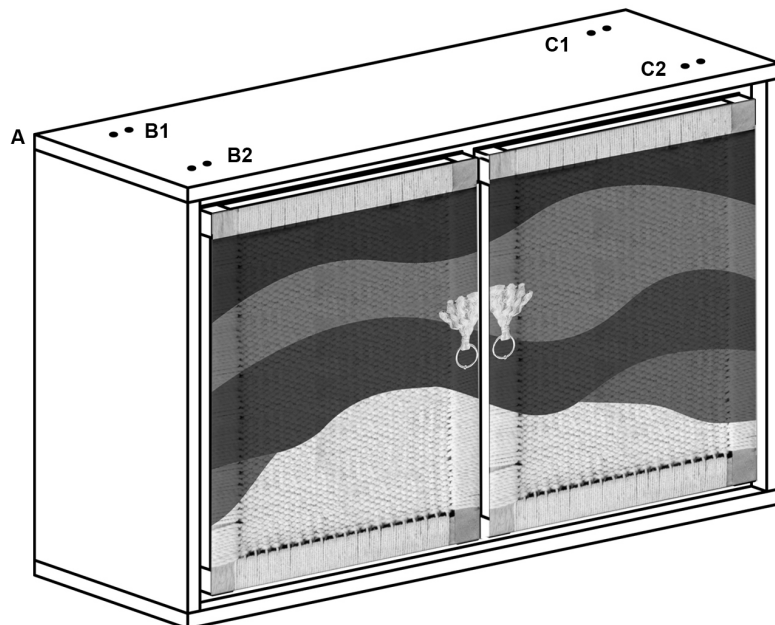

ASSEMBLY INSTRUCTION

ITEM NAME: Sedik Cabinet, Nature, Mango

ITEM NO: 82051562

COMPONENT LIST

A	 1X
B	 2X
C	 1x
D	 8x
E	 8x
F	

INSTRUCTION
Step 1

INSTRUCTION
Step 2

INSTRUCTION
Step 3

INSTRUCTION
Step 4