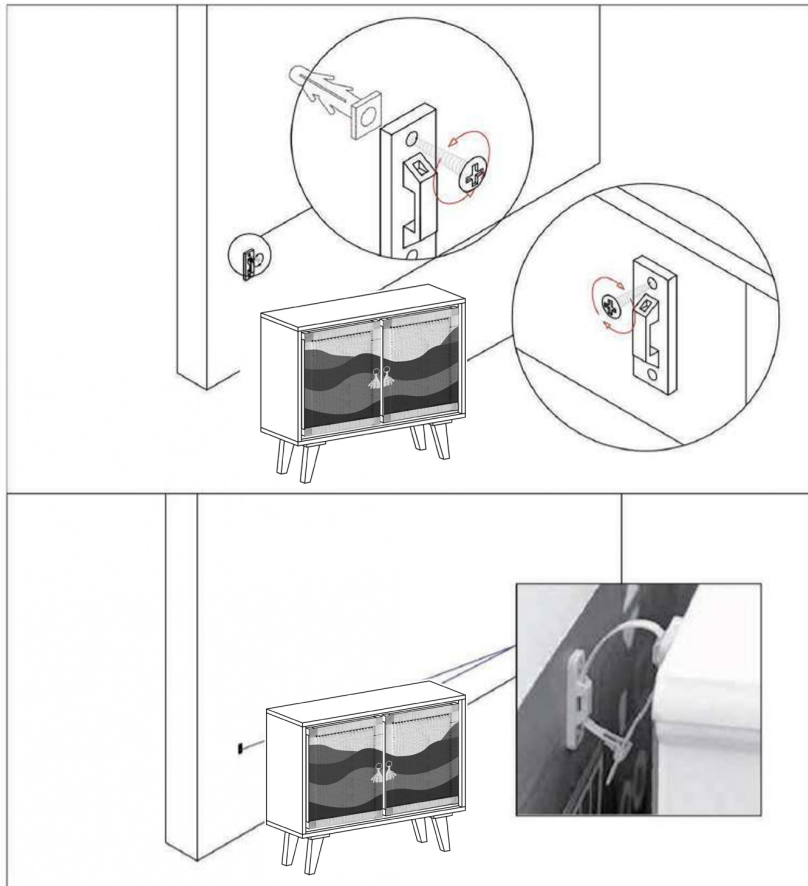

ASSEMBLY INSTRUCTION

ITEM NAME: Sedik Cabinet, Nature, Mango

ITEM NO: 82051562

COMPONENT LIST

A	 1X
B	 2X
C	 1x
D	 8x
E	 8x
F	

INSTRUCTION
Step 1

INSTRUCTION
Step 2

INSTRUCTION
Step 3