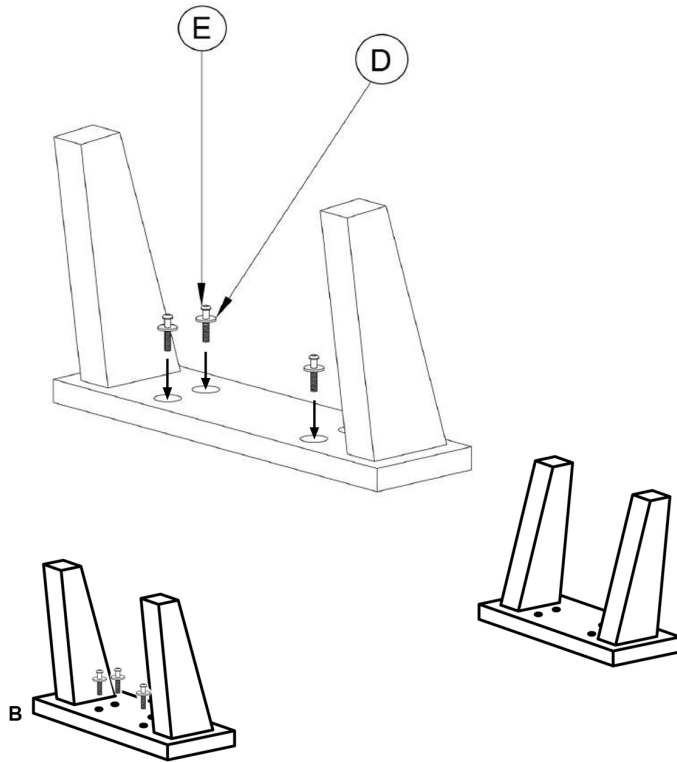

ASSEMBLY INSTRUCTION

ITEM NAME: Sedik Cabinet, Nature, Mango

ITEM NO: 82051562

COMPONENT LIST

A	 1X
B	 2X
C	 1x
D	 8x
E	 8x
F	

INSTRUCTION
Step 1

INSTRUCTION
Step 2

INSTRUCTION
Step 3

INSTRUCTION
Step 4