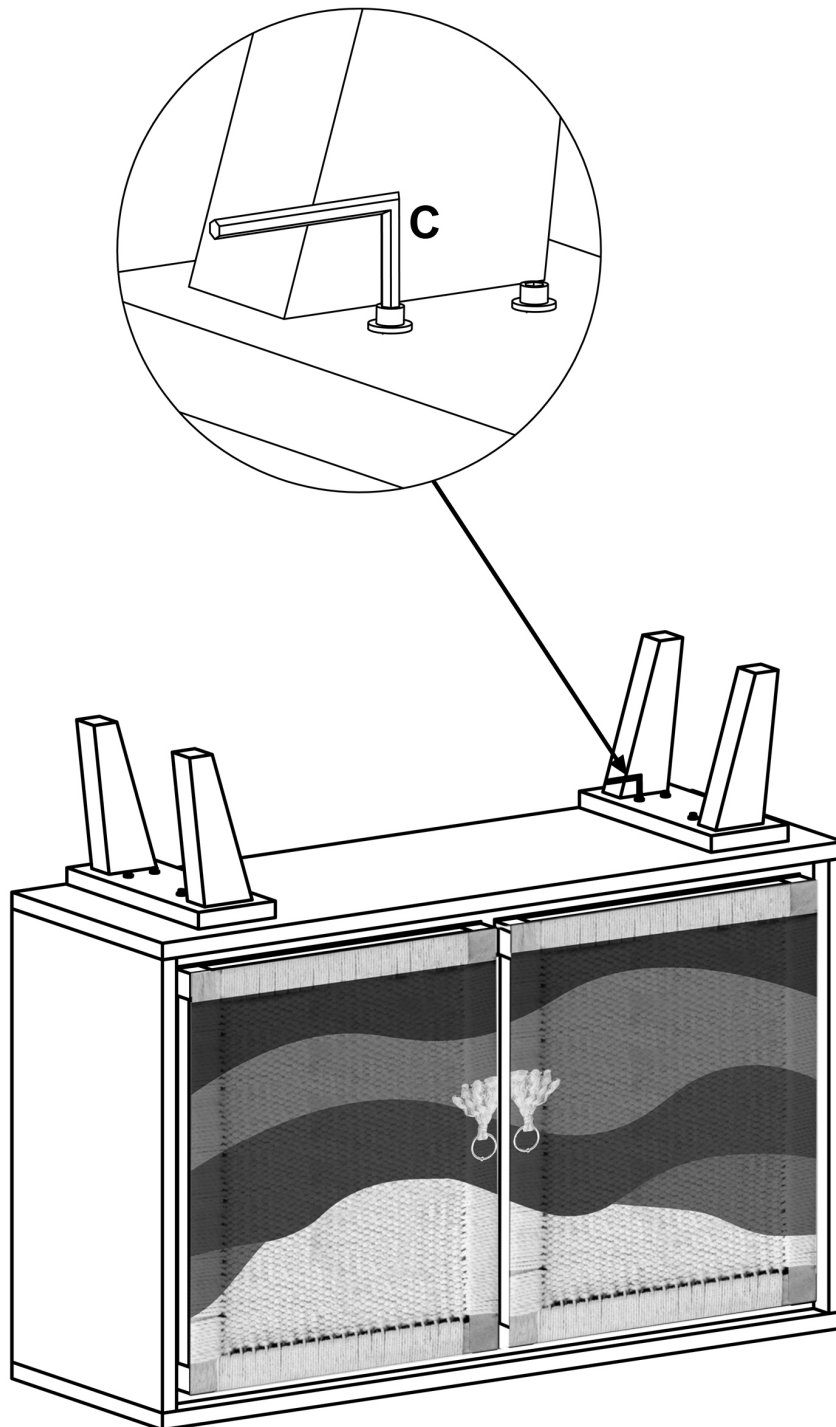

ASSEMBLY INSTRUCTION

ITEM NAME: Sedik Cabinet, Nature, Mango

ITEM NO: 82051562

COMPONENT LIST

A	 1X
B	 2X
C	 1x
D	 8x
E	 8x
F	

INSTRUCTION
Step 1

INSTRUCTION
Step 2

INSTRUCTION
Step 3