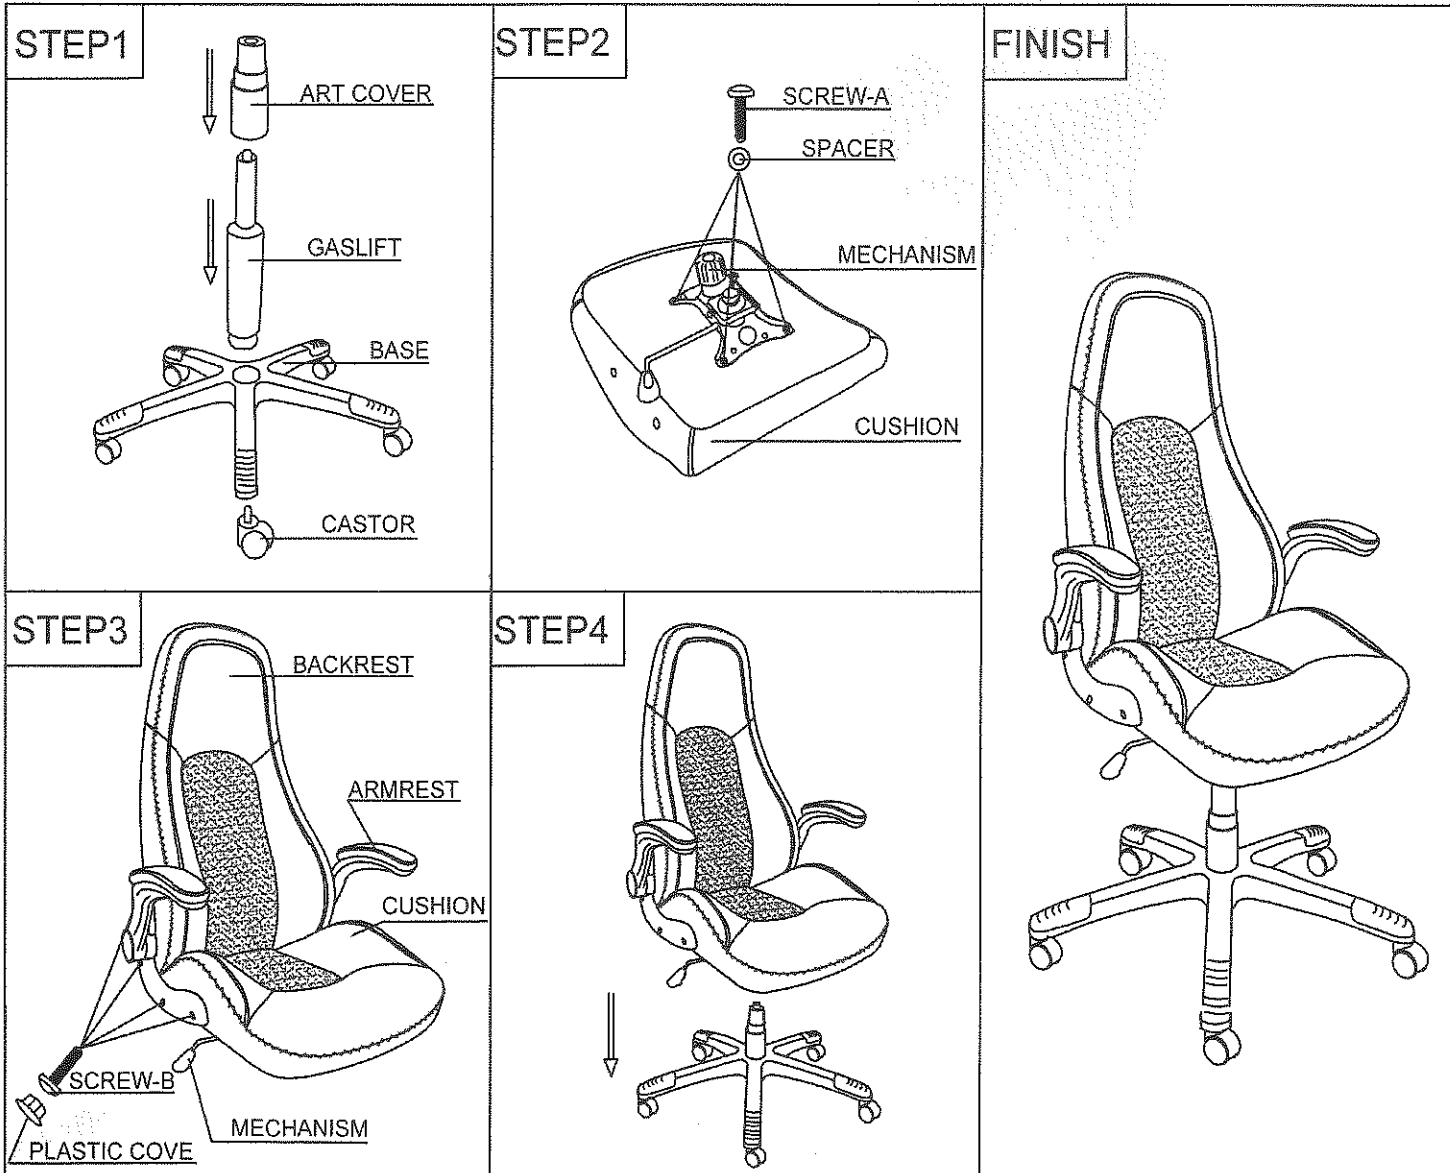

OFFICE CHAIR #4081

<p>BACKRESTx1</p>	<p>BASEx1</p>
<p>CUSHIONx1</p>	<p>CASTORx5</p>
<p>ARMRESTx1</p>	<p>SCREW-A(M6X20mm)x4</p>
<p>PLASTIC COVERx8</p>	<p>SCREW-B(M6X25mm)x8</p>
<p>MECHANISMx1</p>	<p>SPACER(M6X18mm)x4</p>
<p>ART COVERx1</p>	<p>SPANNERx1</p>
<p>GASLIFTx1</p>	