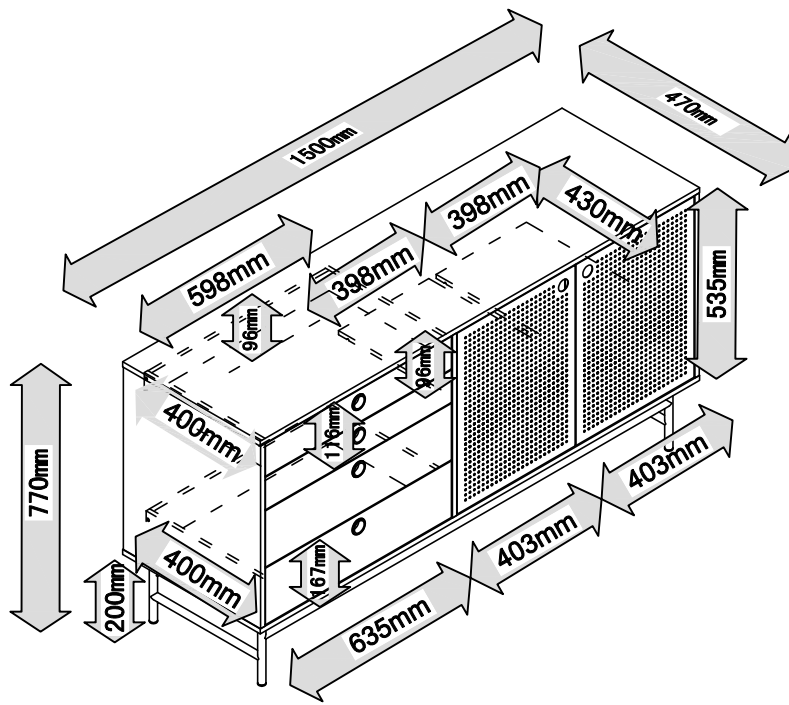

INSTRUCTION MANUAL

PUNTO.SIDEBBOARD 2D/4DR

By Cambres Design

teulat

www.teulat.es

Needed for assembling

Min. two persons

Content of the boxes

Top x1

Bottom x1

Left side x1

Right side x1

Left inner division x1

Right inner division x1

Center shelf x2

Top drawer front x2

Bottom drawer front x2

Top drawer left x2

Top drawer right x2

Top drawer back x2

Bottom drawer left x2

Bottom drawer right x2

Bottom drawer back x2

Drawer bottom x4

Left back x1

Right back x1

Middle back x1

Left door x1

Right door x1

Legs x2

Tube x2

Middle leg x1