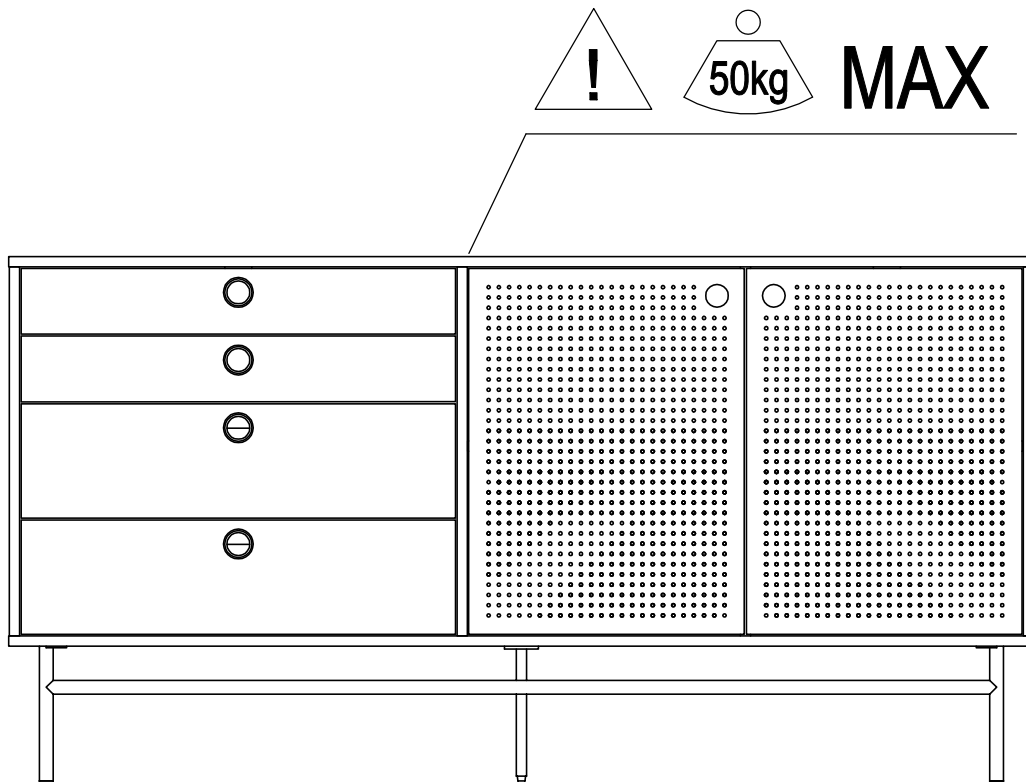

INSTRUCTION MANUAL

PUNTO.SIDEBBOARD 2D/4DR

By Cambres Design

teulat

www.teulat.es

Needed for assembling

Min. two persons

Content of the boxes

Top x1

Bottom x1

Left side x1

Right side x1

Left inner division x1

Right inner division x1

Center shelf x2

Top drawer front x2

Bottom drawer front x2

Top drawer left x2

Top drawer right x2

Top drawer back x2

Bottom drawer left x2

Bottom drawer right x2

Bottom drawer back x2

Drawer bottom x4