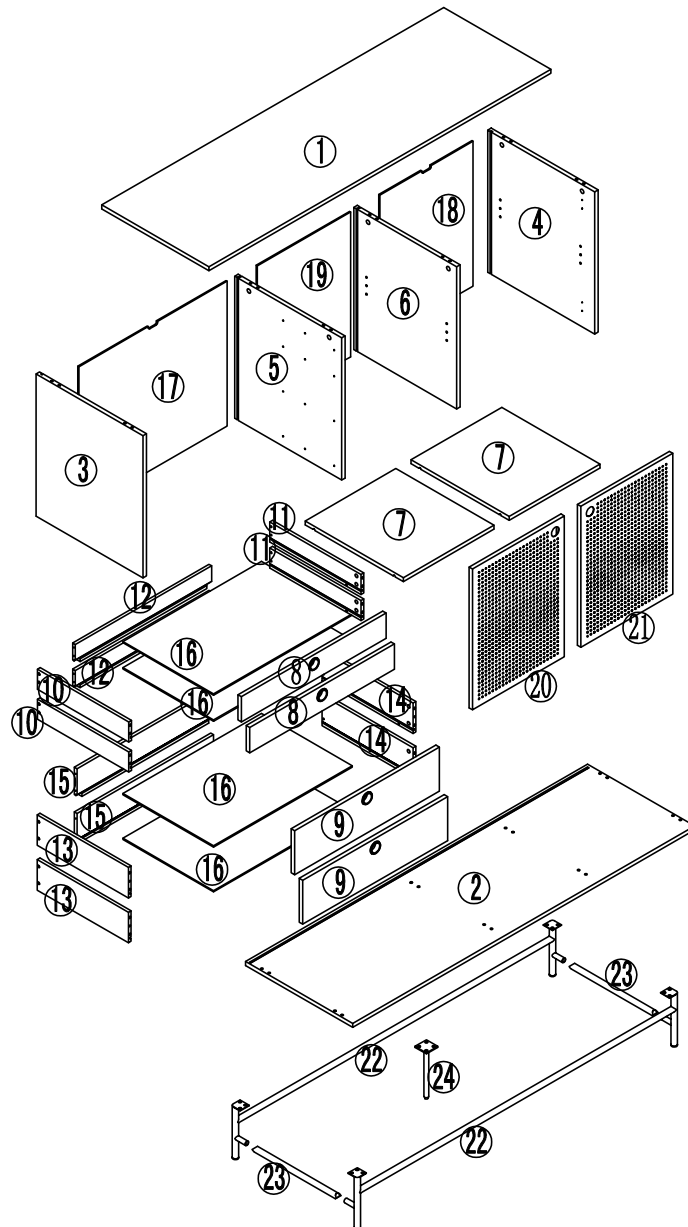

INSTRUCTION MANUAL

PUNTO.SIDEBBOARD 2D/4DR

By Cambres Design

teulat

www.teulat.es

Needed for assembling

Min. two persons

Content of the boxes

Top x1

Bottom x1

Left side x1

Right side x1

Left inner division x1

Right inner division x1

Center shelf x2

Top drawer front x2

Bottom drawer front x2

Top drawer left x2

Top drawer right x2

Top drawer back x2

Bottom drawer left x2

Bottom drawer right x2

Bottom drawer back x2

Drawer bottom x4