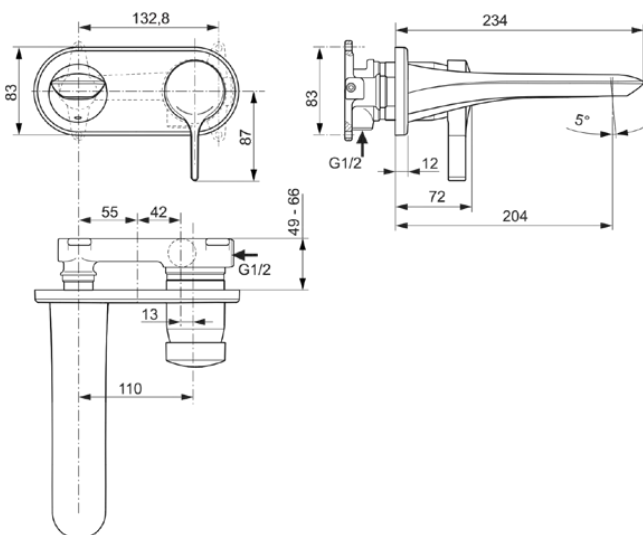

MELANGE

A5591AA

MELANGE | Wall-mounted basin mixer 193x234x128.5 mm, 204 mm spout projection in chrome finish, Kit 1 required (A5948), 5 l/min (3 bar), no waste | Hidden aerator, Click technology, EPD, SmartShine

Image & drawing

General information

Product type:	Washbasin mixers
Sub product type:	Wall-mounted basin mixer
Brand:	Ideal Standard
Suite name:	MELANGE
Designer:	Artefakt
Colour:	AA - Chrome
Surface finish effect:	glossy
Height (mm):	128.5
Width (mm):	193
Length / Projection (mm):	234
Fixing method:	Kit 1 required
Recommended built-in kit 1:	A5948
Net weight (kg):	1.58
EAN code:	4015413315708

Additional standards:	EN 248 DIN 4109-1 EN 200
ACS certificate name:	19 ACC LY 087
BGCC certificate name:	14-NURVSPSRB-3136

Product specifications

Amount of escutcheon(s):	1
Amount of handles:	1
Blue Start technology:	No
Colour code:	AA
Colour description:	chrome
Cool Body technology:	No
DVGW intrinsically safe:	No
Easy Fix technology:	No
Handle application:	Volume & temperature control
Handle position:	Front
IdealPure technology:	No
Includes a chain eye:	No

Product specifications

Integrated electronics:	No
Low-pressure model:	No
Material:	Metal
Material of escutcheon(s):	Metal
Material of handle:	Metal
Material quality:	Brass
Max. flow rate at 3 bar (l):	5
Max. flow rate at 3 bar (l) for all outlets:	5
Max. flow rate at 3 bar (l) for spout:	5
Max. operating pressure (bar):	10
Min. operating pressure (bar):	0.5
PVD technology:	No
Shape of escutcheon(s):	Rounded rectangle
SmartShine:	Yes
Spout model:	Fixed
Surface cover:	chromium-plated
Surface finish effect:	glossy
Tap outlet model:	Aerator
Tap outlet visibility:	Hidden
Tap outlet adjustable:	No
Temperature limiter:	Yes
Touchless control:	No
Type of handle:	Pin
With drain plug:	No
With escutcheon(s):	Yes
With handle(s):	Yes
With outlet:	Yes
With pull-out spray:	No
With waste set:	No
Fixing method:	Kit 1 required