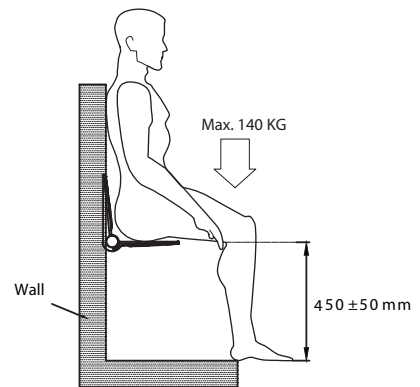

## Parts list :

5x Wall plug

5x Screw

1x Wall fixation

1x Shower seat