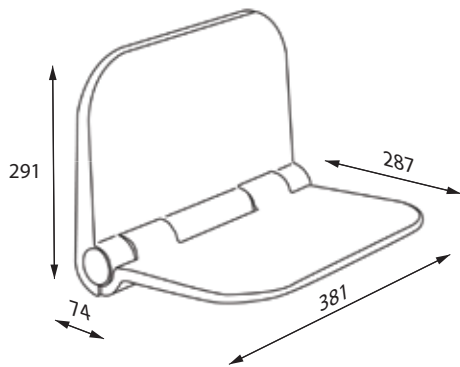

## Parts list :

5x Wall plug

5x Screw

1x Wall fixation

1x Shower seat