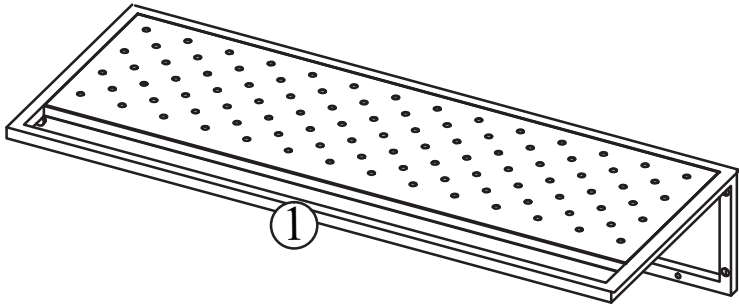

ASSEMBLY INSTRUCTION

MALONE HAT RACK

ROWICO

HOME

NO	PARTS	Q'TY
1		1
A		5
B	 M4 x 20	5
C		4

①

A  X5	B  M4x20 X5
---	--

2