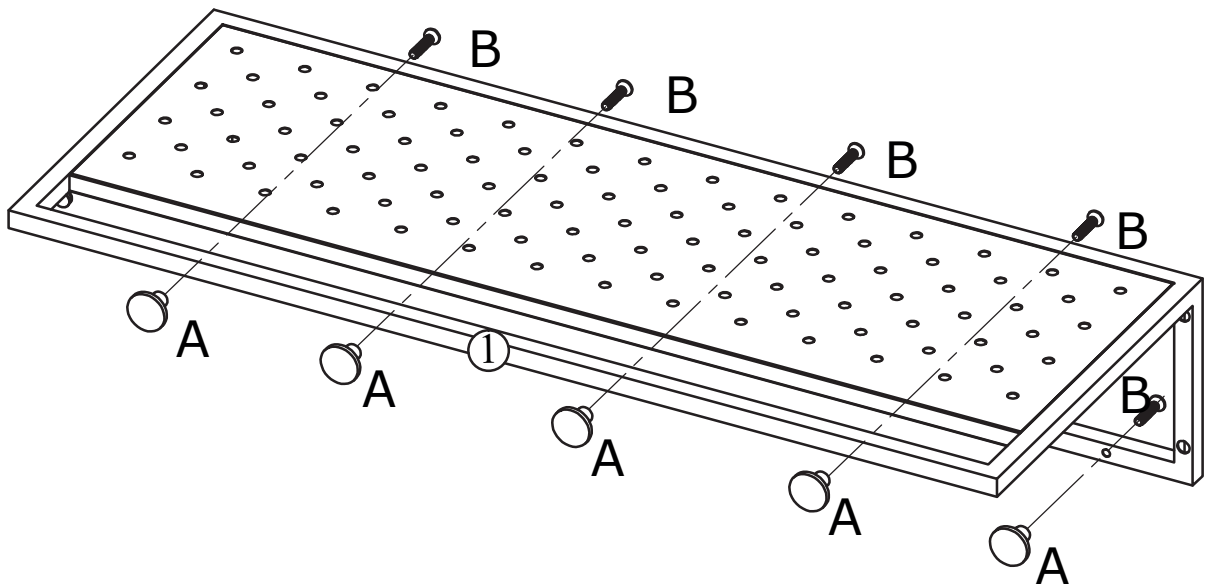

ASSEMBLY INSTRUCTION

MALONE HAT RACK

ROWICO

HOME

NO	PARTS	Q'TY
1		1
A		5
B	 M4 x 20	5
C		4

①

A  X5	B  M4x20 X5
---	--

2