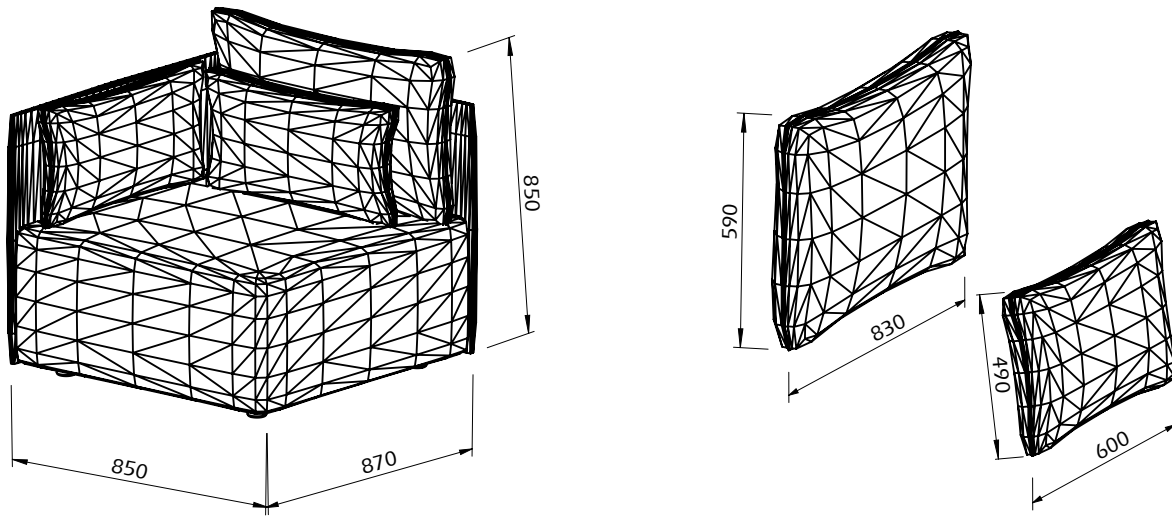

Technical Information

DUNE SOFA W/ RIGHT ARM

TEMAHOME

10min

300kg