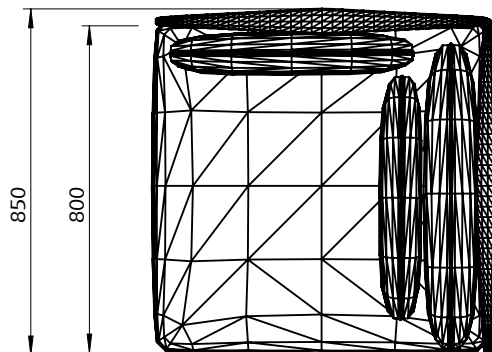

Technical Information

DUNE SOFA W/ RIGHT ARM

TEMAHOME

10min

300kg