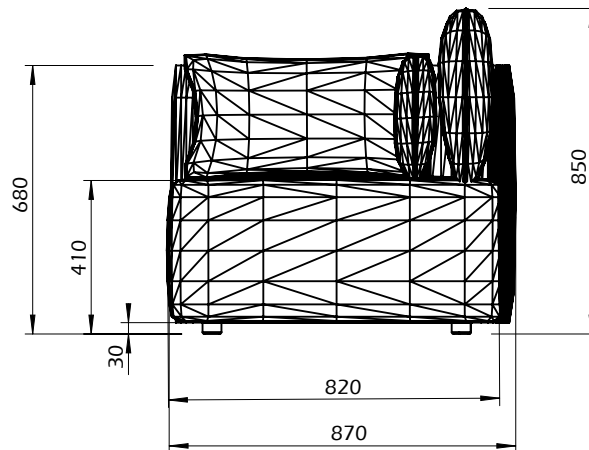

Technical Information

DUNE SOFA W/ RIGHT ARM

TEMAHOME

10min

300kg