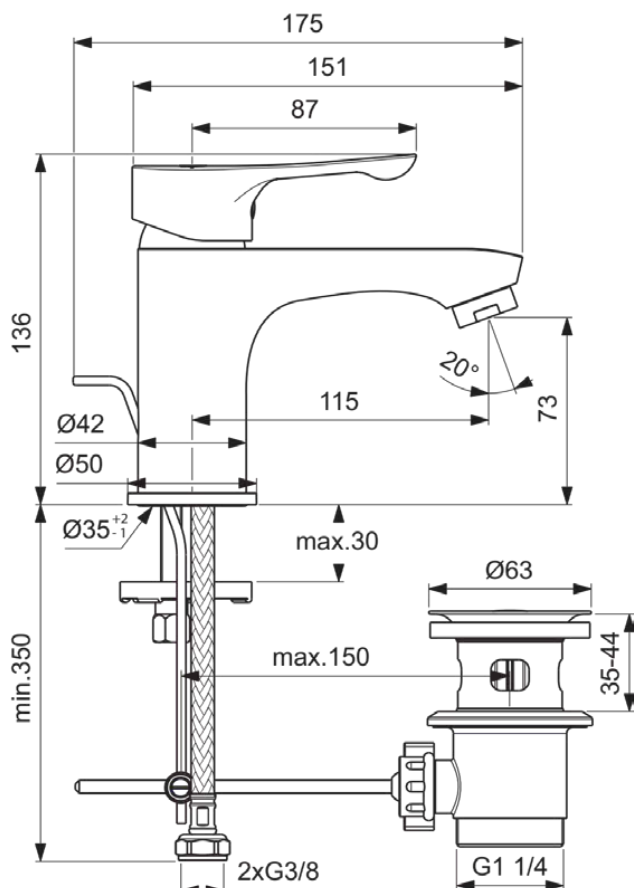

ALPHA

BC647AA

ALPHA | Basin mixer 50x175x136 mm, 115 mm spout projection in chrome finish, 3.8 l/min (3 bar), with waste | EasyFix, EPD, SmartShine

Image & drawing

General information

Product type:	Washbasin mixers
Sub product type:	Basin mixer
Brand:	Ideal Standard
Suite name:	ALPHA
Designer:	Ideal Standard
Colour:	AA - Chrome
Surface finish effect:	glossy
Height (mm):	136
Width (mm):	50
Length / Projection (mm):	175
Fixing method:	EasyFix
Net weight (kg):	1.19
VVS:	702010504
EAN code:	3800861080329

Product specifications

Amount of escutcheon(s):	1
Amount of handles:	1
Blue Start technology:	No
Colour code:	AA
Colour description:	chrome
Cool Body technology:	No
DVGW intrinsically safe:	No
Easy Fix technology:	Yes
Handle position:	Top
IdealPure technology:	No
Includes a chain eye:	No
Integrated electronics:	No

ALPHA

BC647AA

ALPHA | Basin mixer 50x175x136 mm, 115 mm spout projection in chrome finish, 3.8 l/min (3 bar), with waste | EasyFix, EPD, SmartShine

Product specifications

Low-pressure model:	No
Material:	Metal
Material of waste set:	Metal
Material quality:	Brass
Max. flow rate at 3 bar (l):	3.8
Max. flow rate at 3 bar (l) for all outlets:	3.8
Max. flow rate at 3 bar (l) for spout:	3.8
Max. operating pressure (bar):	10
Min. operating pressure (bar):	0.5
PVD technology:	No
Shape of escutcheon(s):	Round
SmartShine:	Yes
Spout model:	Fixed
Surface cover:	chromium-plated
Surface finish effect:	glossy
Tap outlet model:	Aerator
Tap outlet visibility:	Visible
Tap outlet adjustable:	No
Tap outlet is anti-vandal:	No
Touchless control:	No
Type of handle:	Lever
With drain plug:	No
With escutcheon(s):	Yes
With flow regulator:	No
With handle(s):	Yes
With outlet:	Yes
With pull-out spray:	No
With waste set:	Yes
Fixing method:	EasyFix
Mounting method:	Tap hole