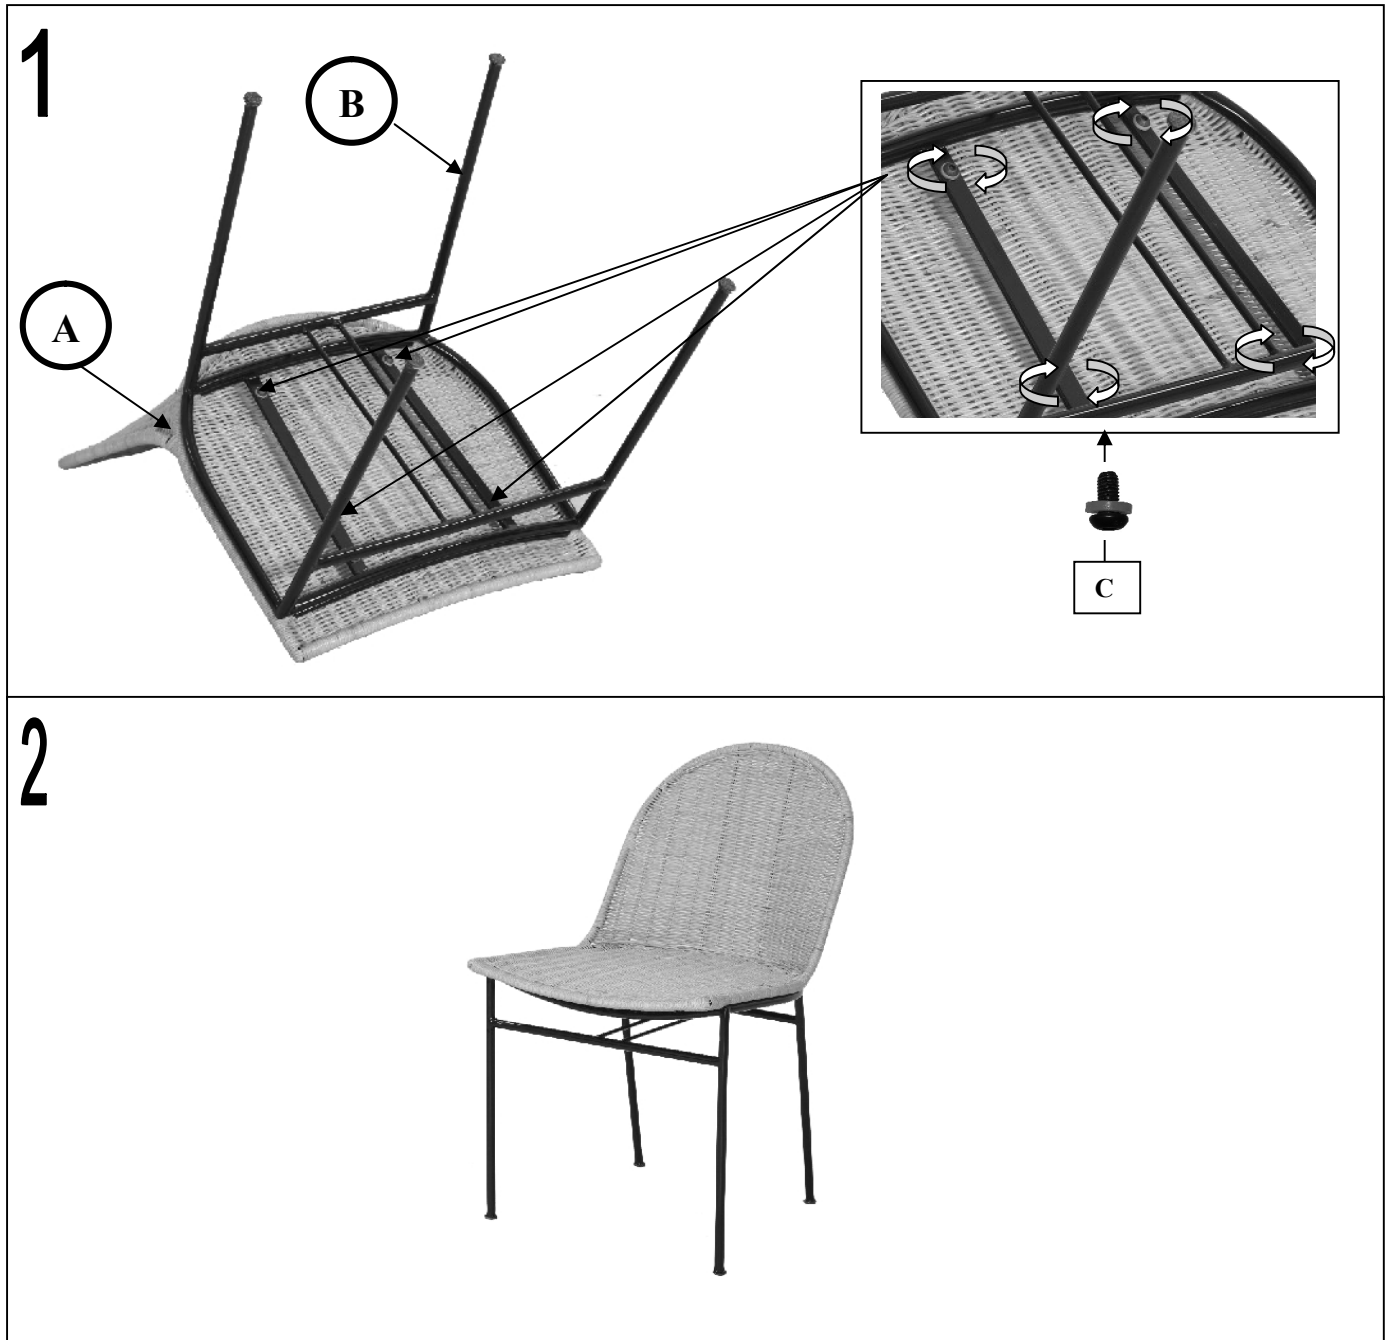

Assembling Instruction

CZ BON WICKER DINING CHAIR

Scale in mm

1 Person

		
<p>A 1x</p>	<p>B 1x</p>	<p>C 8X1.5 4X</p>

Important: Tighten all bolts after fully assembled