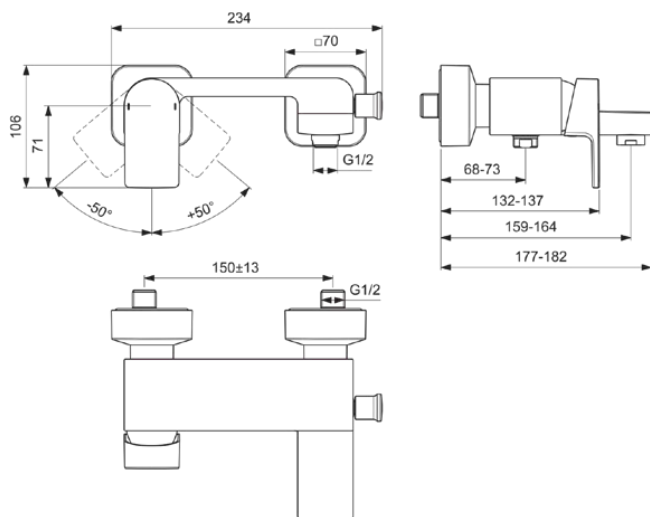

EDGE

A7121AA

EDGE | Exposed bath & shower mixer 234x177x106 mm, 159 mm spout projection in chrome finish, 20.0 l/min (3 bar) | Click technology, EPD, FirmaFlow, SmartShine

Image & drawing

General information

Product type:	Bath & shower mixers
Sub product type:	Exposed bath & shower mixer
Brand:	Ideal Standard
Suite name:	EDGE
Designer:	Ideal Standard
Colour:	AA - Chrome
Surface finish effect:	glossy
Height (mm):	106
Width (mm):	234
Length / Projection (mm):	177 - 182
Fixing method:	S-coupling
Net weight (kg):	2.60
EAN code:	3800861064909

EDGE

A7121AA

EDGE | Exposed bath & shower mixer 234x177x106 mm, 159 mm spout projection in chrome finish, 20.0 l/min (3 bar) | Click technology, EPD, FirmaFlow, SmartShine

Product specifications

Material quality:	Brass
Max. flow rate at 3 bar (l):	20.0
Max. flow rate at 3 bar (l) for all outlets:	13/20
Max. flow rate at 3 bar (l) for handspray:	13
Max. flow rate at 3 bar (l) for spout:	20
Max. operating pressure (bar):	10
Min. operating pressure (bar):	0.5
Noise reduced S-Connectors:	No
PVD technology:	No
Shape of escutcheon(s):	Rounded rectangle
Shower hose connection thread:	G 1/2
SmartShine:	Yes
Spout model:	Fixed
Surface cover:	chromium-plated
Surface finish effect:	glossy
Tap outlet model:	Aerator
Tap outlet visibility:	Visible
Temperature limiter:	Yes
Type of handle:	Lever
Type of temperature control:	Manually operated
With S-couplings:	Yes
With check valve:	Yes
With diverter unit:	Yes
With escutcheon(s):	Yes
With handle(s):	Yes
With handspray set:	No
With head shower:	No
With outlet:	Yes
With shelve(s):	No
With shower kit:	No
Fixing method:	S-coupling
Mounting method:	Wall