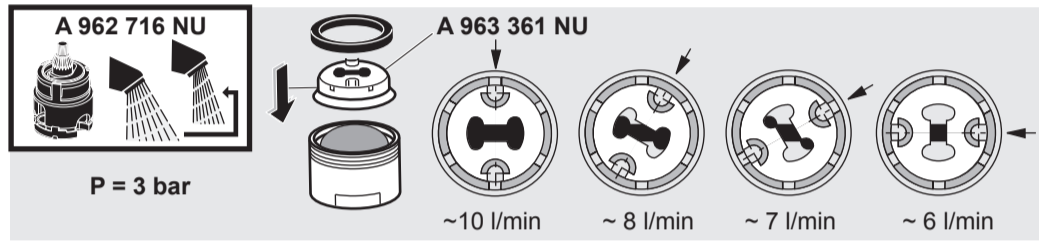

P	bar		MAX. 10		5		Q	(3 bar)
	T	°C		MAX. 80		65		l/min	13