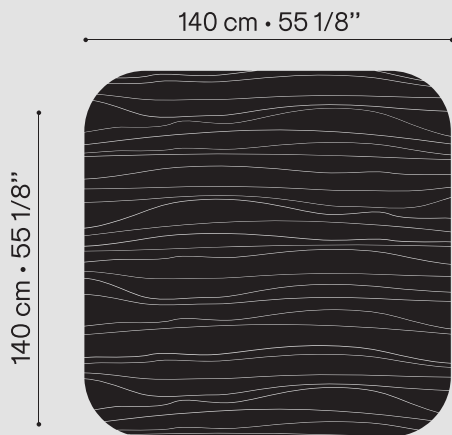

SHARP SQUARE

DINING TABLE

SHRP-002

lyon beton

Contact
bonjour@lyon-beton.com

● SHARP SQUARE ● DINING TABLE

DESCRIPTION

With the Sharp dining table, designer Bertrand Jayr deconstructs the symbiosis between concrete and metal. The reversible concrete ballast protects and reveals a black metal shaft with delicate facets. The oak veneer top is tinted with a deep matte black oil. The oblong version of 180 cm long by 120 cm wide can comfortably accommodate 6 to 8 people.

SKU SHRP-002

PRODUCT SIZE 140 x 140 x 75.6cm
55 1/8" x 55 1/8" x 29 3/4"

WEIGHT 118 kg / 260.15 lbs

MATERIAL fiber concrete / steel / particle board with oak veneer

FINISHING colorless water and oil repellent matt varnish / powder coated soft touch / Rubio monocoat oil