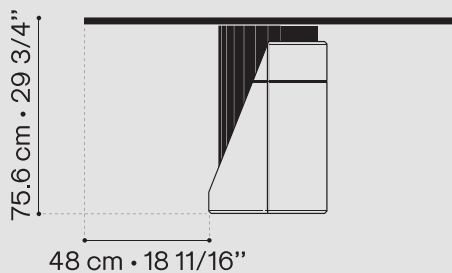

SHARP SQUARE

DINING TABLE

SHRP-002

lyon beton

Contact
bonjour@lyon-beton.com

● SHARP SQUARE ● DINING TABLE

DESCRIPTION

With the Sharp dining table, designer Bertrand Jayr deconstructs the symbiosis between concrete and metal. The reversible concrete ballast protects and reveals a black metal shaft with delicate facets. The oak veneer top is tinted with a deep matte black oil. The oblong version of 180 cm long by 120 cm wide can comfortably accommodate 6 to 8 people.

SKU SHRP-002

PRODUCT SIZE 140 x 140 x 75.6cm
55 1/8" x 55 1/8" x 29 3/4"

WEIGHT 118 kg / 260.15 lbs

MATERIAL fiber concrete / steel / particle board with oak veneer

FINISHING colorless water and oil repellent matt varnish / powder coated soft touch / Rubio monocoat oil