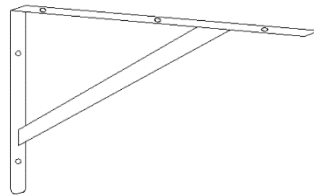

WARNING:

Small parts included – Assemble by an adult. Do not sit on the desk

ASSEMBLY INSTRUCTION

Dollhouse, Nature, Paulownia

82049519

Component List

A x 6 pcs (12mm length screw)

B x 5 pcs (15mm length screw)

C x 6 pcs (30mm length screw)

D x 6 pcs (50mm length screw)

E x 6 pcs (40mm length plastic expand)

F X 2 pcs (Diameter 9mm)

G x 2 pcs

H x 1pc

I x 1pc

INSTRUCTION

Step 1

Step 2

Step 3

D X 2PCS

E X 2PCS

F X 2PCS

A X 3PCS

A X 3PCS