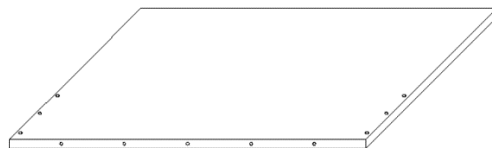

WARNING:

Small parts included – Assemble by an adult. Do not sit on the desk

ASSEMBLY INSTRUCTION

Dollhouse, Nature, Paulownia

82049519

Component List

A x 6 pcs (12mm length screw)

B x 5 pcs (15mm length screw)

C x 6 pcs (30mm length screw)

D x 6 pcs (50mm length screw)

E x 6 pcs (40mm length plastic expand)

F X 2 pcs (Diameter 9mm)

G x 2 pcs

H x 1pc

I x 1pc

INSTRUCTION

Step 1

Step 2

Step 3

D X 2PCS

E X 2PCS

F X 2PCS

A X 3PCS

A X 3PCS