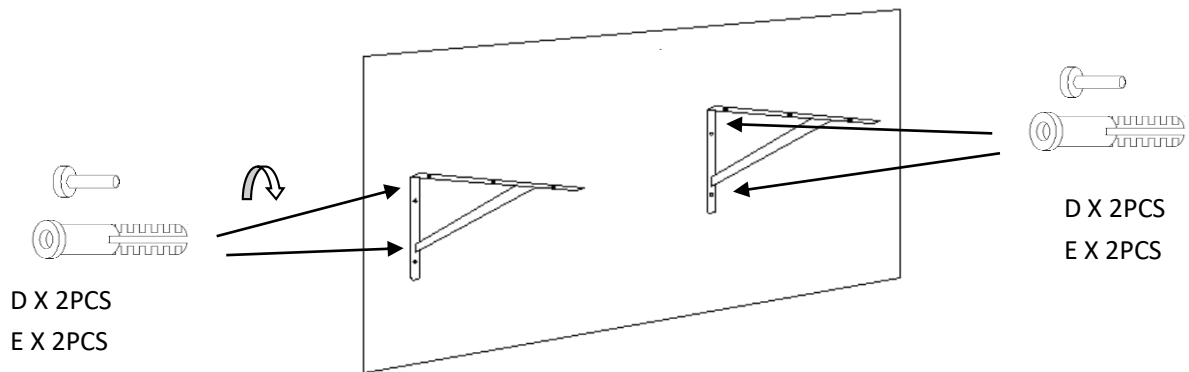

WARNING:

Small parts included – Assemble by an adult. Do not sit on the desk

ASSEMBLY INSTRUCTION

Dollhouse, Nature, Paulownia

82049519

Component List

A x 6 pcs (12mm length screw)

B x 5 pcs (15mm length screw)

C x 6 pcs (30mm length screw)

D x 6 pcs (50mm length screw)

E x 6 pcs (40mm length plastic expand)

F X 2 pcs (Diameter 9mm)

G x 2 pcs

H x 1pc

I x 1pc

INSTRUCTION

Step 1

Step 2

Step 3

D X 2PCS

E X 2PCS

F X 2PCS

A X 3PCS

A X 3PCS