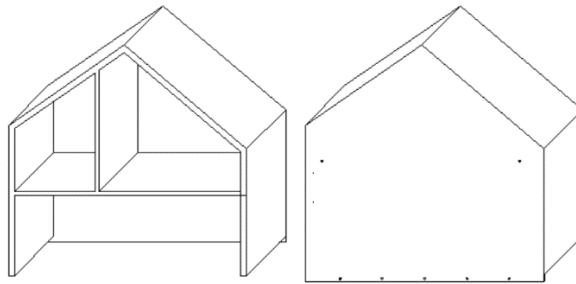

WARNING:

Small parts included – Assemble by an adult. Do not sit on the desk

ASSEMBLY INSTRUCTION

Dollhouse, Nature, Paulownia

82049519

Component List

A x 6 pcs (12mm length screw)

B x 5 pcs (15mm length screw)

C x 6 pcs (30mm length screw)

D x 6 pcs (50mm length screw)

E x 6 pcs (40mm length plastic expand)

F X 2 pcs (Diameter 9mm)

G x 2 pcs

H x 1pc

I x 1pc

INSTRUCTION

Step 1

Step 2

Step 3

D X 2PCS

E X 2PCS

F X 2PCS

A X 3PCS

A X 3PCS