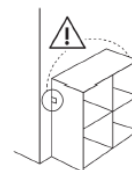

*Bloomingville®
-EVER CHANGING HOMES