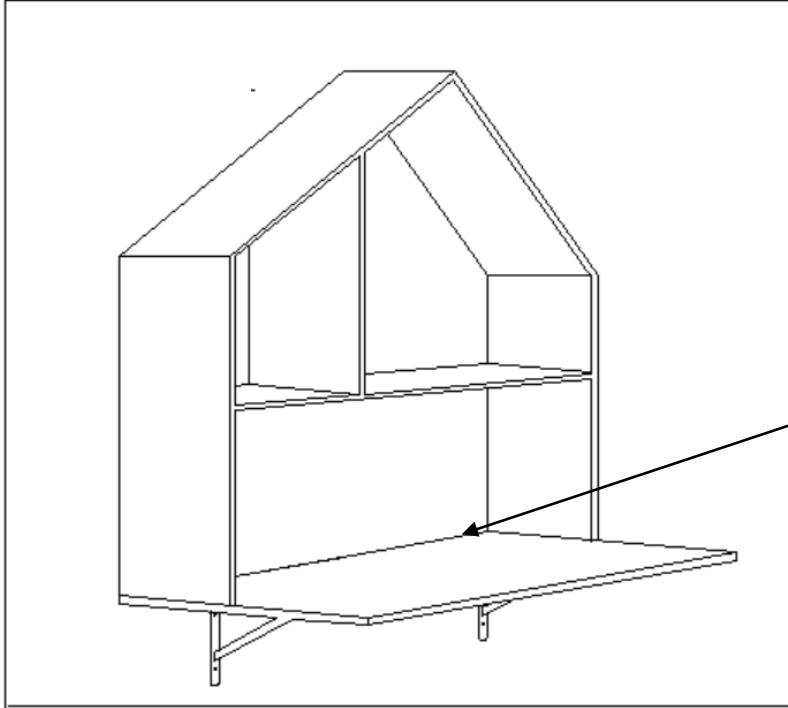

8.0kg/17.60 lbs