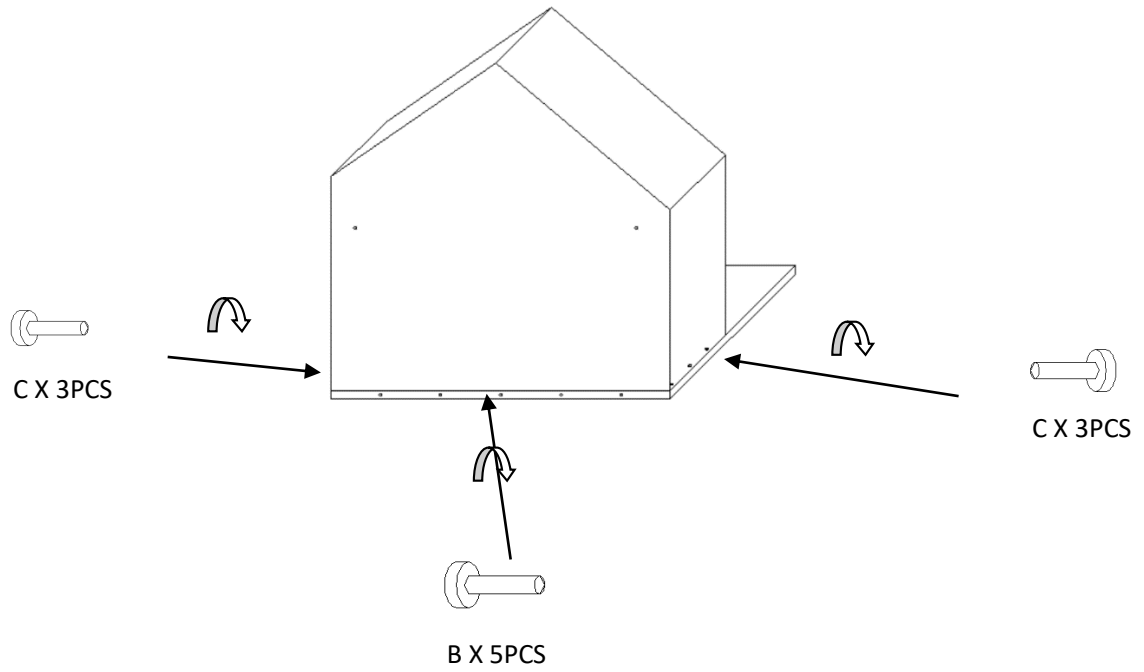

WARNING:

Small parts included – Assemble by an adult. Do not sit on the desk

ASSEMBLY INSTRUCTION

Dollhouse, Nature, Paulownia

82049519

Component List

A x 6 pcs (12mm length screw)

B x 5 pcs (15mm length screw)

C x 6 pcs (30mm length screw)

D x 6 pcs (50mm length screw)

E x 6 pcs (40mm length plastic expand)

F X 2 pcs (Diameter 9mm)

G x 2 pcs

H x 1pc

I x 1pc

INSTRUCTION

Step 1

Step 2

Step 3

D X 2PCS

E X 2PCS

F X 2PCS

A X 3PCS

A X 3PCS