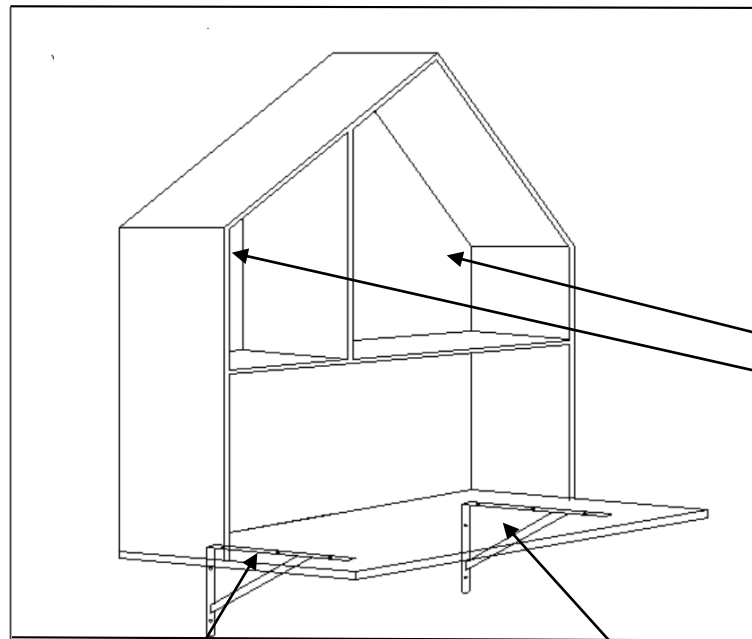

WARNING:

Small parts included – Assemble by an adult. Do not sit on the desk

ASSEMBLY INSTRUCTION

Dollhouse, Nature, Paulownia

82049519

Component List

A x 6 pcs (12mm length screw)

B x 5 pcs (15mm length screw)

C x 6 pcs (30mm length screw)

D x 6 pcs (50mm length screw)

E x 6 pcs (40mm length plastic expand)

F X 2 pcs (Diameter 9mm)

G x 2 pcs

H x 1pc

I x 1pc

INSTRUCTION

Step 1

Step 2

Step 3

D X 2PCS

E X 2PCS

F X 2PCS

A X 3PCS

A X 3PCS