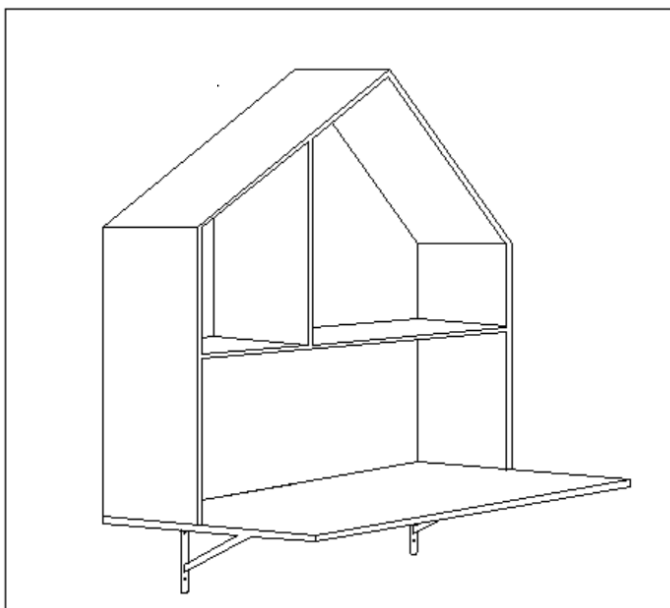

Step 4

Finished

*Bloomingville®
-EVER CHANGING HOMES