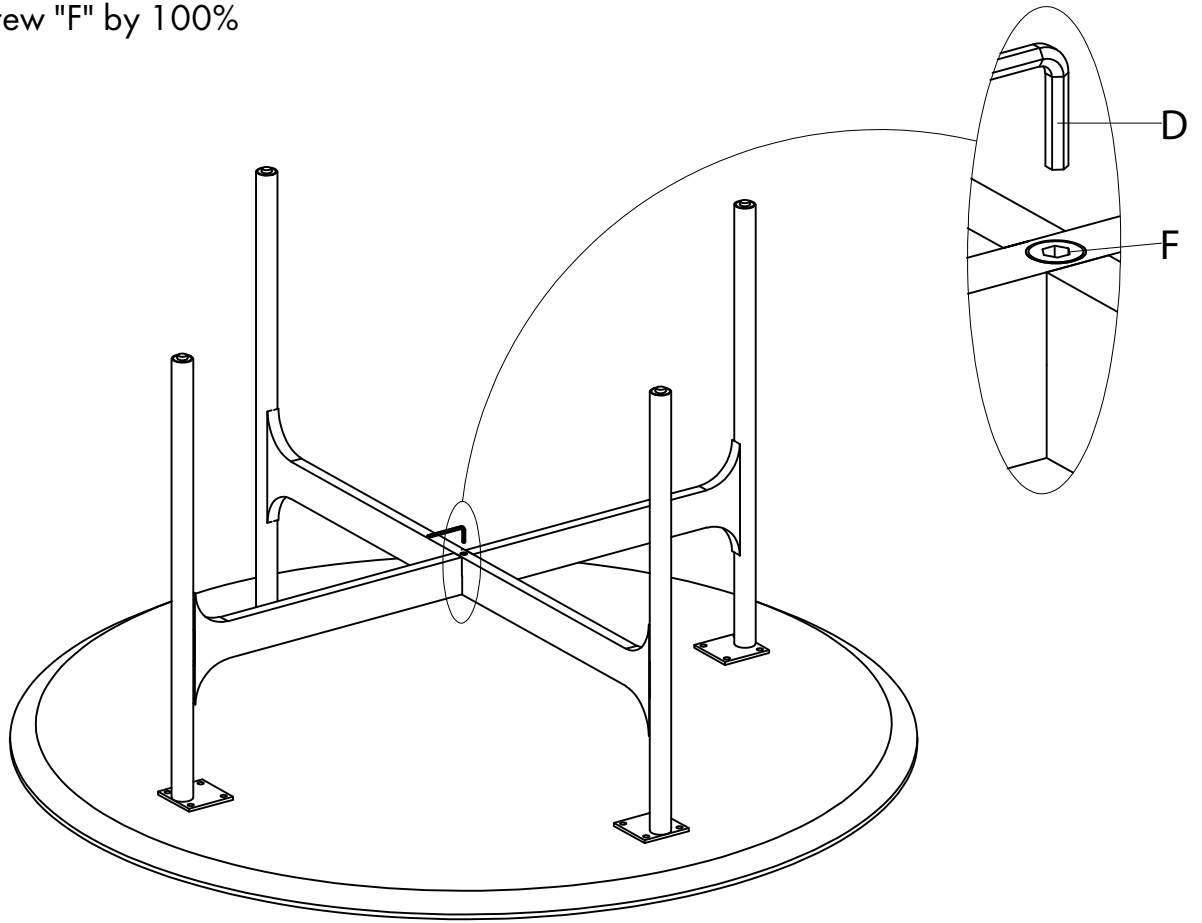

ASSEMBLY INSTRUCTION

COLTON DINING TABLE ROUND

ROWICO

H O M E

<p>Ax1</p>	<p>Dx1</p> <p>M6</p>
<p>Bx1</p>	<p>Ex1</p> <p>M4</p>
<p>Cx1</p>	<p>Fx1</p> <p>M8x30</p>
	<p>Gx16</p> <p>M6x25</p>
	<p>Hx16</p> <p>Ø16xØ6x1.5</p>

① Tighten screw "F" by 80%

② Tighten screw "G" by 100%

③ Tighten screw "F" by 100%

④

Adjustable feet