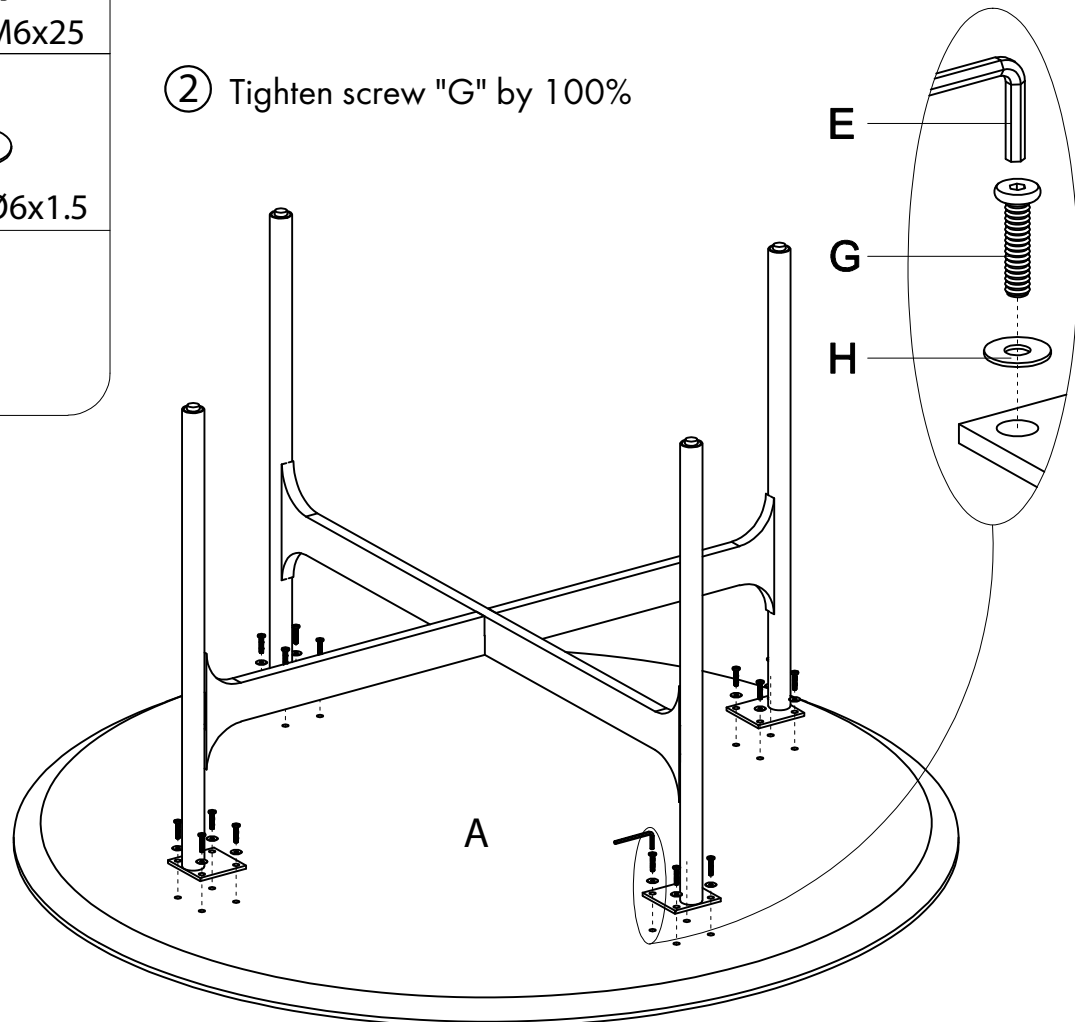

ASSEMBLY INSTRUCTION

COLTON DINING TABLE ROUND

ROWICO

H O M E

<p>Ax1</p>	<p>Dx1</p> <p>M6</p>
<p>Bx1</p>	<p>Ex1</p> <p>M4</p>
<p>Cx1</p>	<p>Fx1</p> <p>M8x30</p>
	<p>Gx16</p> <p>M6x25</p>
	<p>Hx16</p> <p>Ø16xØ6x1.5</p>

① Tighten screw "F" by 80%

② Tighten screw "G" by 100%

③ Tighten screw "F" by 100%

④

Adjustable feet