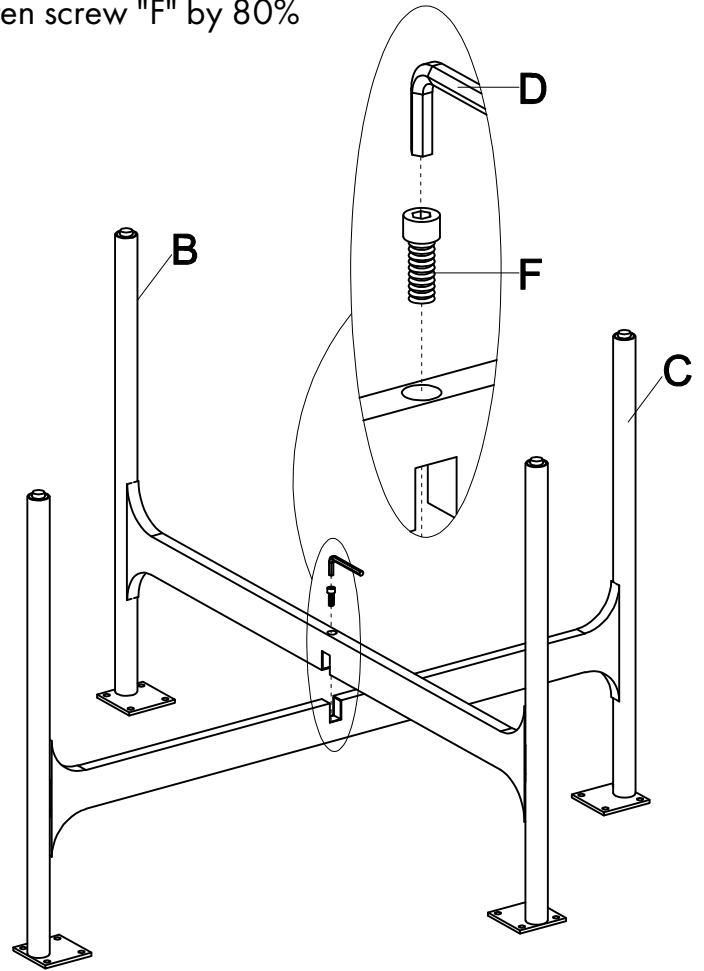

ASSEMBLY INSTRUCTION

COLTON DINING TABLE ROUND

ROWICO

H O M E

<p>Ax1</p>	<p>Dx1</p> <p>M6</p>
<p>Bx1</p>	<p>Ex1</p> <p>M4</p>
<p>Cx1</p>	<p>Fx1</p> <p>M8x30</p>
	<p>Gx16</p> <p>M6x25</p>
	<p>Hx16</p> <p>Ø16xØ6x1.5</p>

① Tighten screw "F" by 80%

② Tighten screw "G" by 100%

③ Tighten screw "F" by 100%

④

Adjustable feet