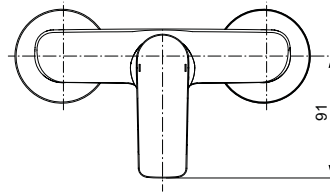

Ideal Standard

SHOWER MIXERS

Connect Air

Article-No.: A7032AA

Exposed shower mixer

Connect Air exposed shower mixer with 38 mm cartridge FirmaFlow with hot water limiter, Brass cast body with metal handle with red and blue colour indication - printed on handle. Uses standard S-Connection with noise reduction, Check valve and covered nuts. Noise class 1.

Colour: AA - Chrome

Technology: FirmaFlow

More product details:

Type:	Tap
Mounting:	Exposed
Operation Type:	Single lever
Style:	Contemporary
Accreditations:	DIN EN 817, DIN 4109 Gruppe 1
Operation Pressure (bar):	3
Flow Rate (litre):	24
Net Weight (kg):	1,565
Material:	Chrome plated brass
Designer:	Studio Levien
Height (mm):	126
Width (mm):	220
Depth (mm):	140
Certificate Number:	EN 817