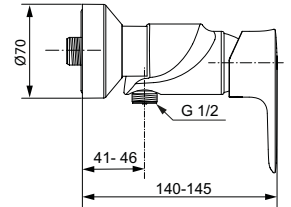

Ideal Standard

SHOWER MIXERS

Connect Air

Article-No.: A7032AA

Exposed shower mixer

Connect Air exposed shower mixer with 38 mm cartridge FirmaFlow with hot water limiter, Brass cast body with metal handle with red and blue colour indication - printed on handle. Uses standard S-Connection with noise reduction, Check valve and covered nuts. Noise class 1.

Colour: AA - Chrome

Technology: FirmaFlow

More product details:

Type:	Tap
Mounting:	Exposed
Operation Type:	Single lever
Style:	Contemporary
Accreditations:	DIN EN 817, DIN 4109 Gruppe 1
Operation Pressure (bar):	3
Flow Rate (litre):	24
Net Weight (kg):	1,565
Material:	Chrome plated brass
Designer:	Studio Levien
Height (mm):	126
Width (mm):	220
Depth (mm):	140
Certificate Number:	EN 817