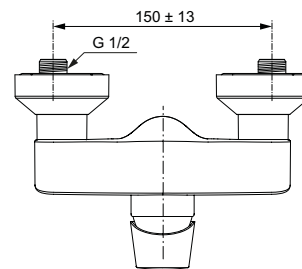

Ideal Standard

SHOWER MIXERS

Connect Air

Article-No.: A7032AA

Exposed shower mixer

Connect Air exposed shower mixer with 38 mm cartridge FirmaFlow with hot water limiter, Brass cast body with metal handle with red and blue colour indication - printed on handle. Uses standard S-Connection with noise reduction, Check valve and covered nuts. Noise class 1.

Colour: AA - Chrome

Technology: FirmaFlow

More product details:

Type:	Tap
Mounting:	Exposed
Operation Type:	Single lever
Style:	Contemporary
Accreditations:	DIN EN 817, DIN 4109 Gruppe 1
Operation Pressure (bar):	3
Flow Rate (litre):	24
Net Weight (kg):	1,565
Material:	Chrome plated brass
Designer:	Studio Levien
Height (mm):	126
Width (mm):	220
Depth (mm):	140
Certificate Number:	EN 817